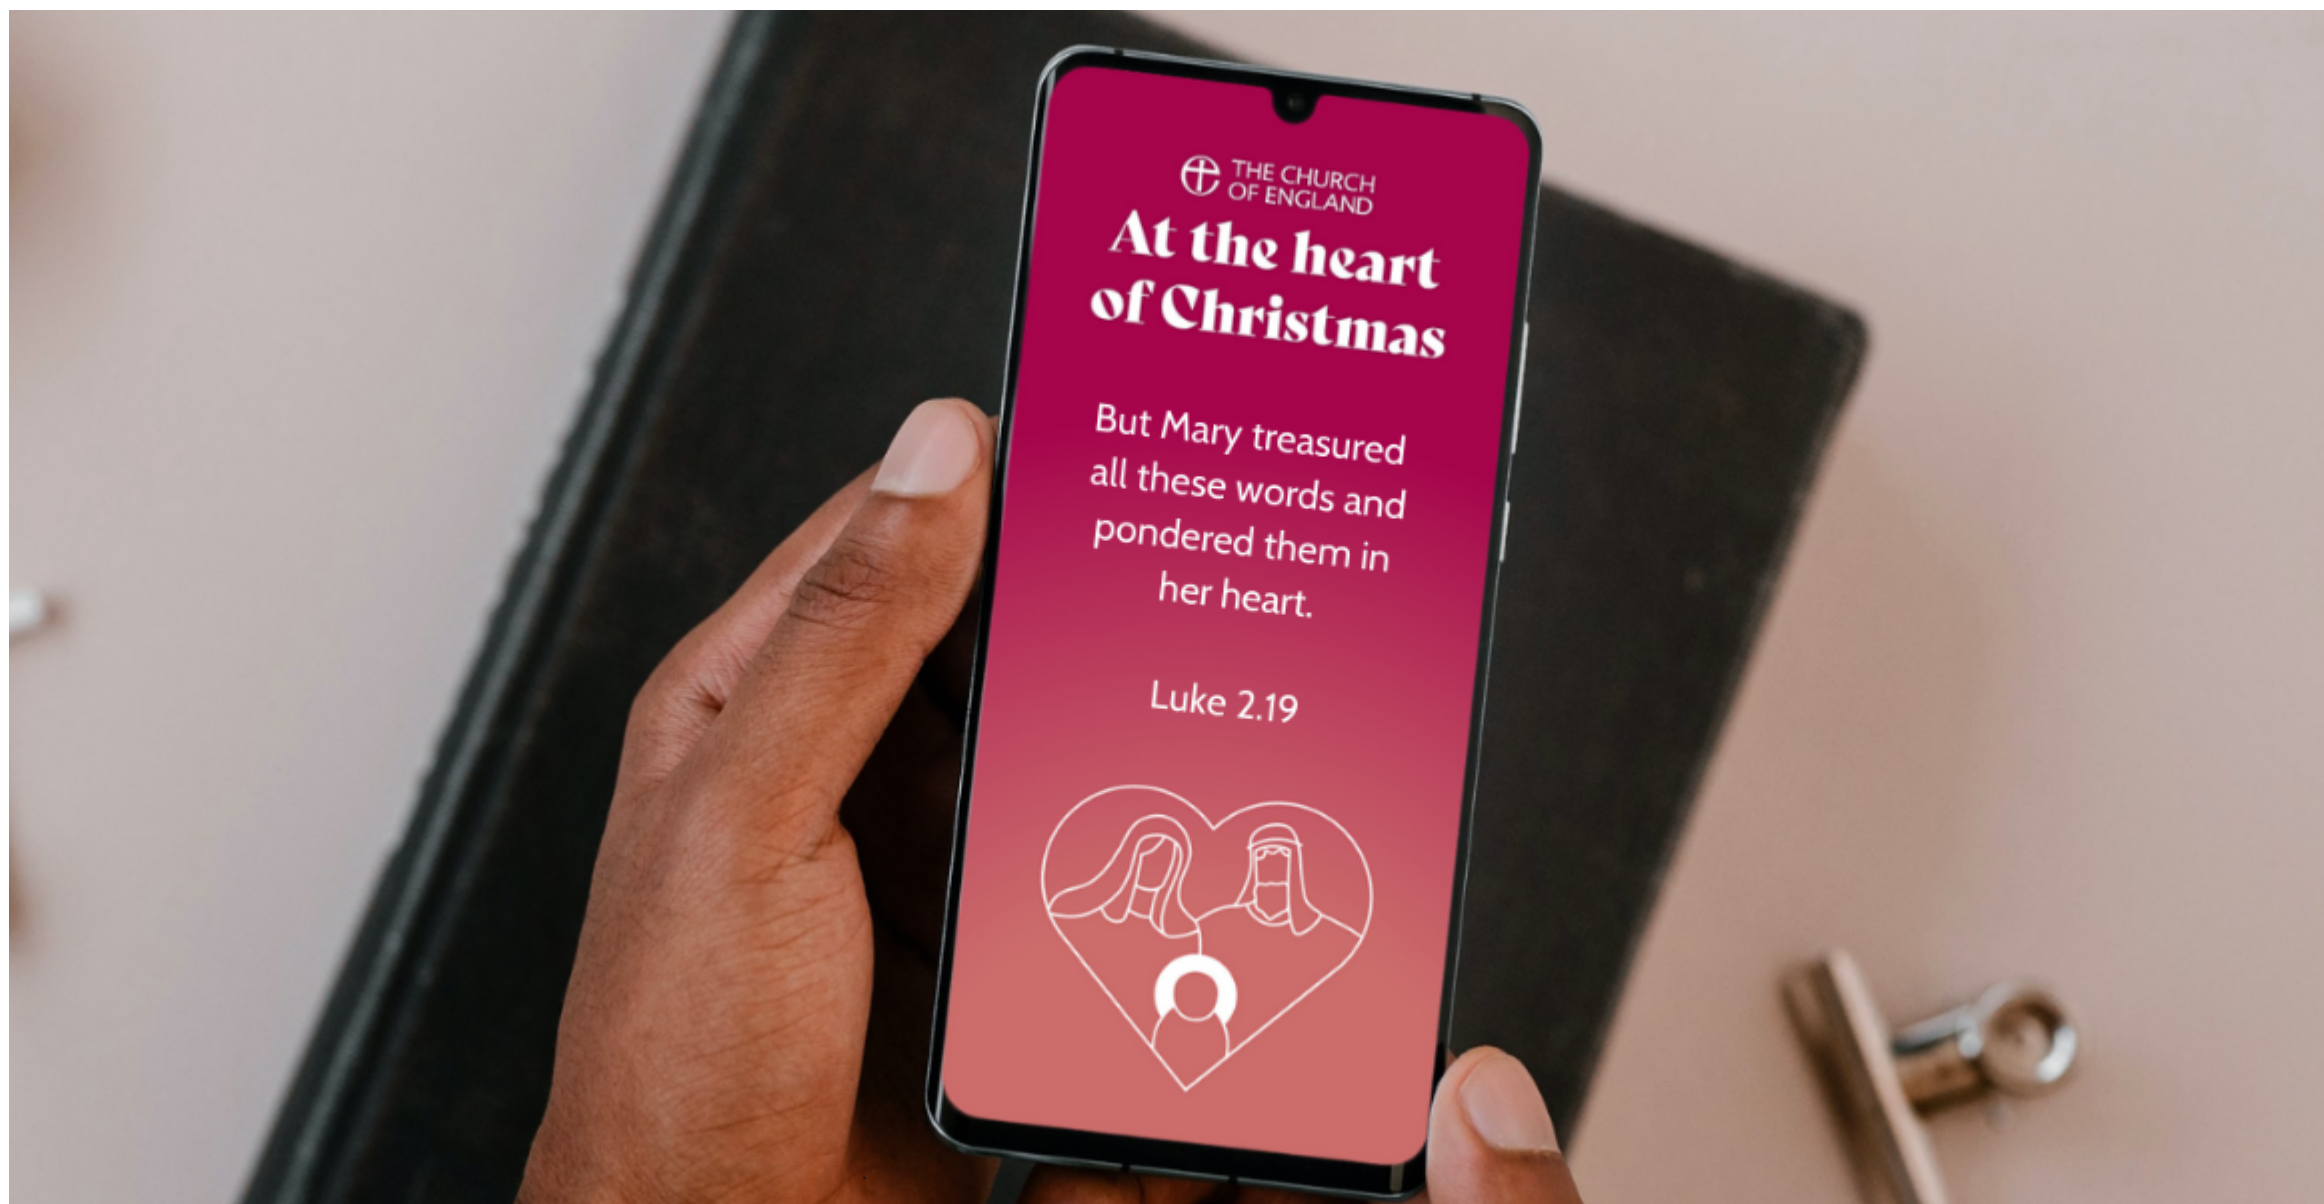

How can you join in on the 25 November?

1. Share your Advent and Christmas events

The simplest way to join in is to **share an invite to your services and events on social media on the night**. Use the hashtag [#AtTheHeartOfChristmas](#) and tag @TheChurchOfEngland in your posts. We'll re-share posts on our channels from 6.45pm.

Use our [free social media templates](#) to create your own invitational graphics.

Learn how to customise your own by following our [Canva tutorial](#). If you prefer a done-for-you option, you can create custom social media graphics in the AChurchNearYou.com Resource Hub within minutes. [Try it out here](#).