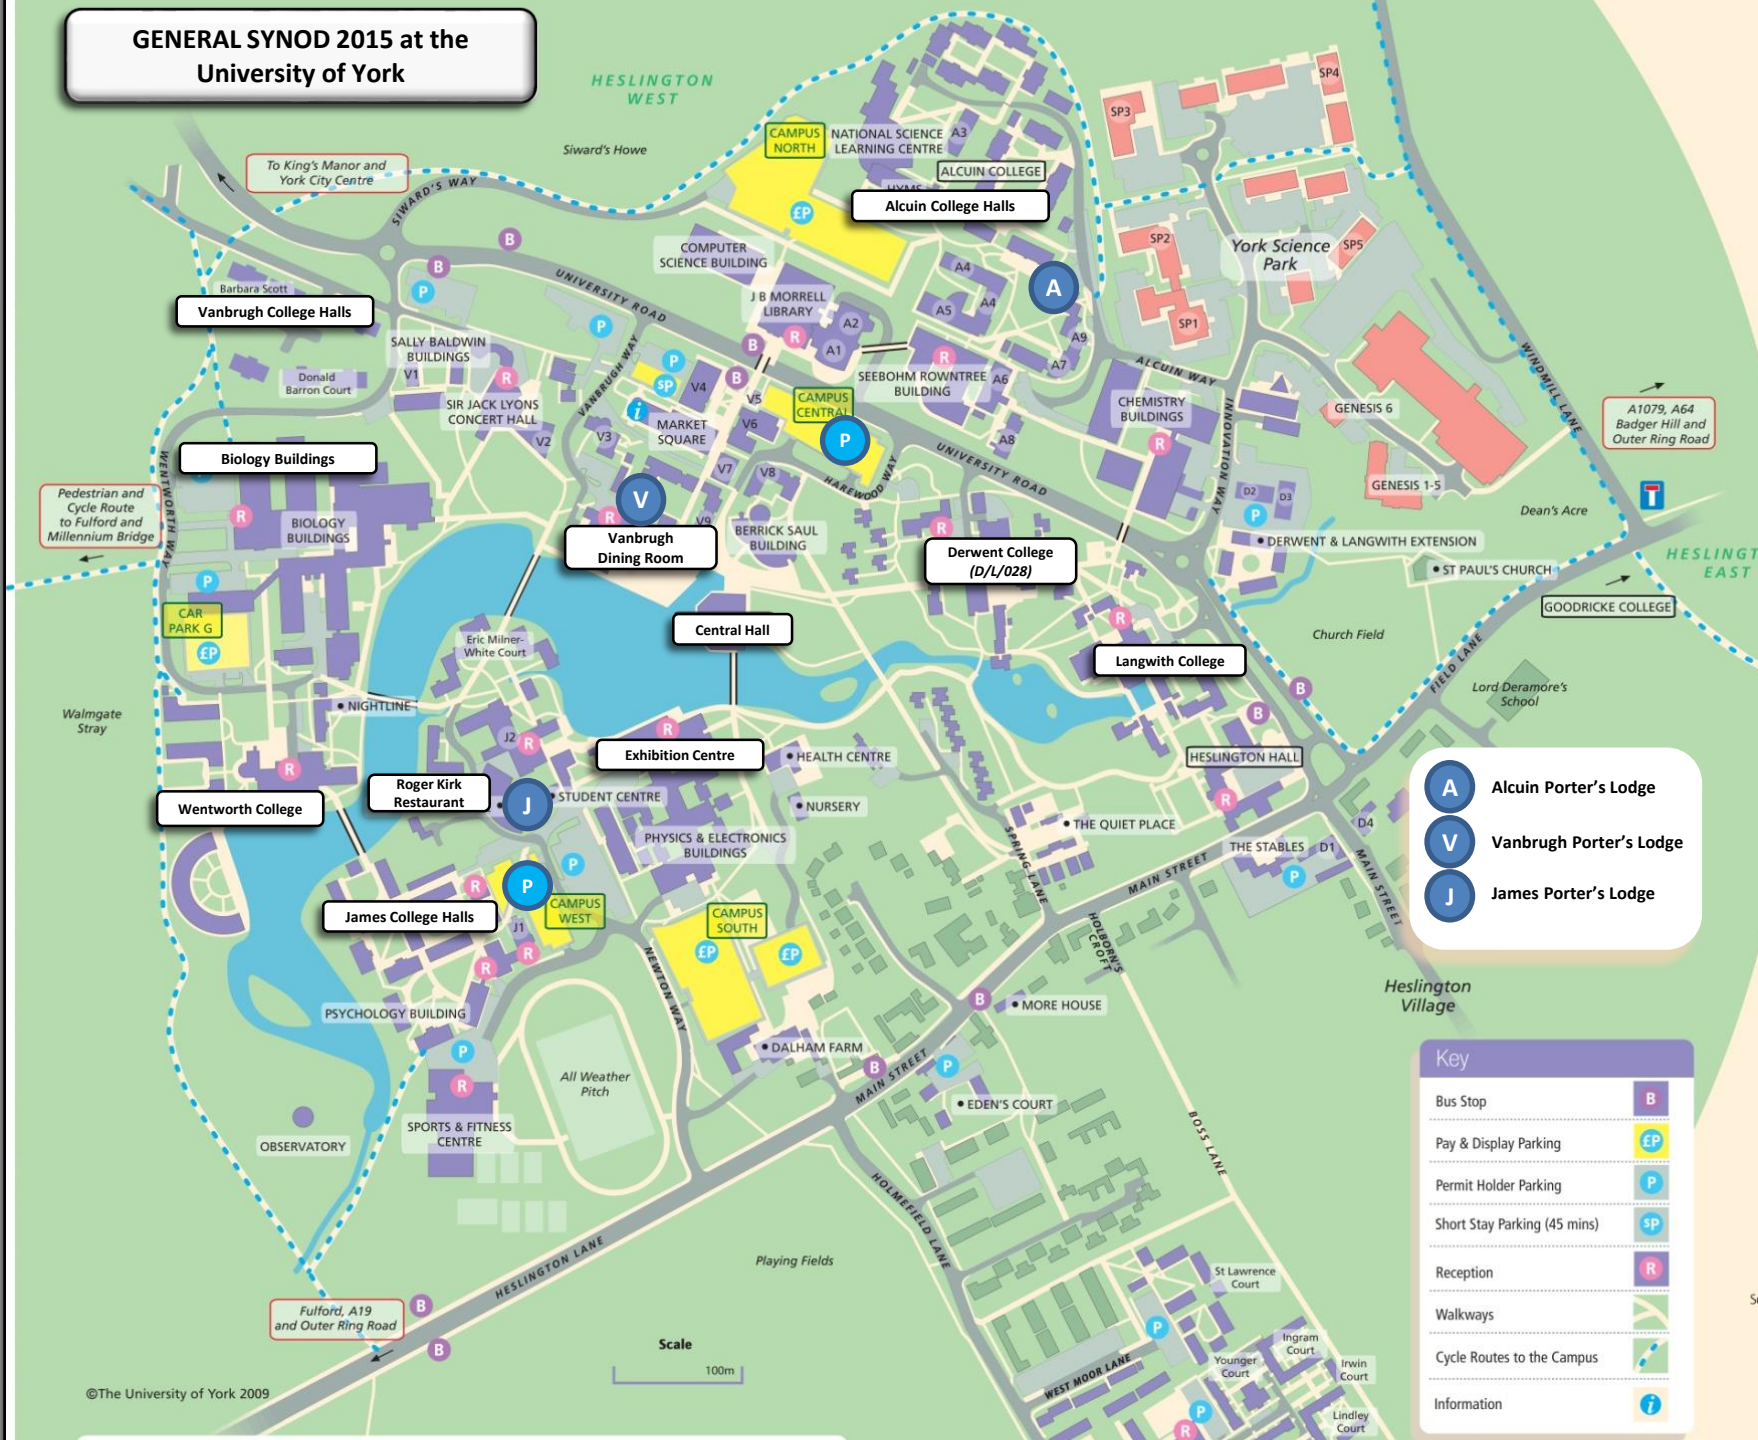

GENERAL SYNOD 2015 at the University of York

- A** Alcuin Porter's Lodge
- V** Vanbrugh Porter's Lodge
- J** James Porter's Lodge

Key	
Bus Stop	B
Pay & Display Parking	EP
Permit Holder Parking	P
Short Stay Parking (45 mins)	SP
Reception	R
Walkways	(Green line)
Cycle Routes to the Campus	(Blue dashed line)
Information	i

Scale
100m