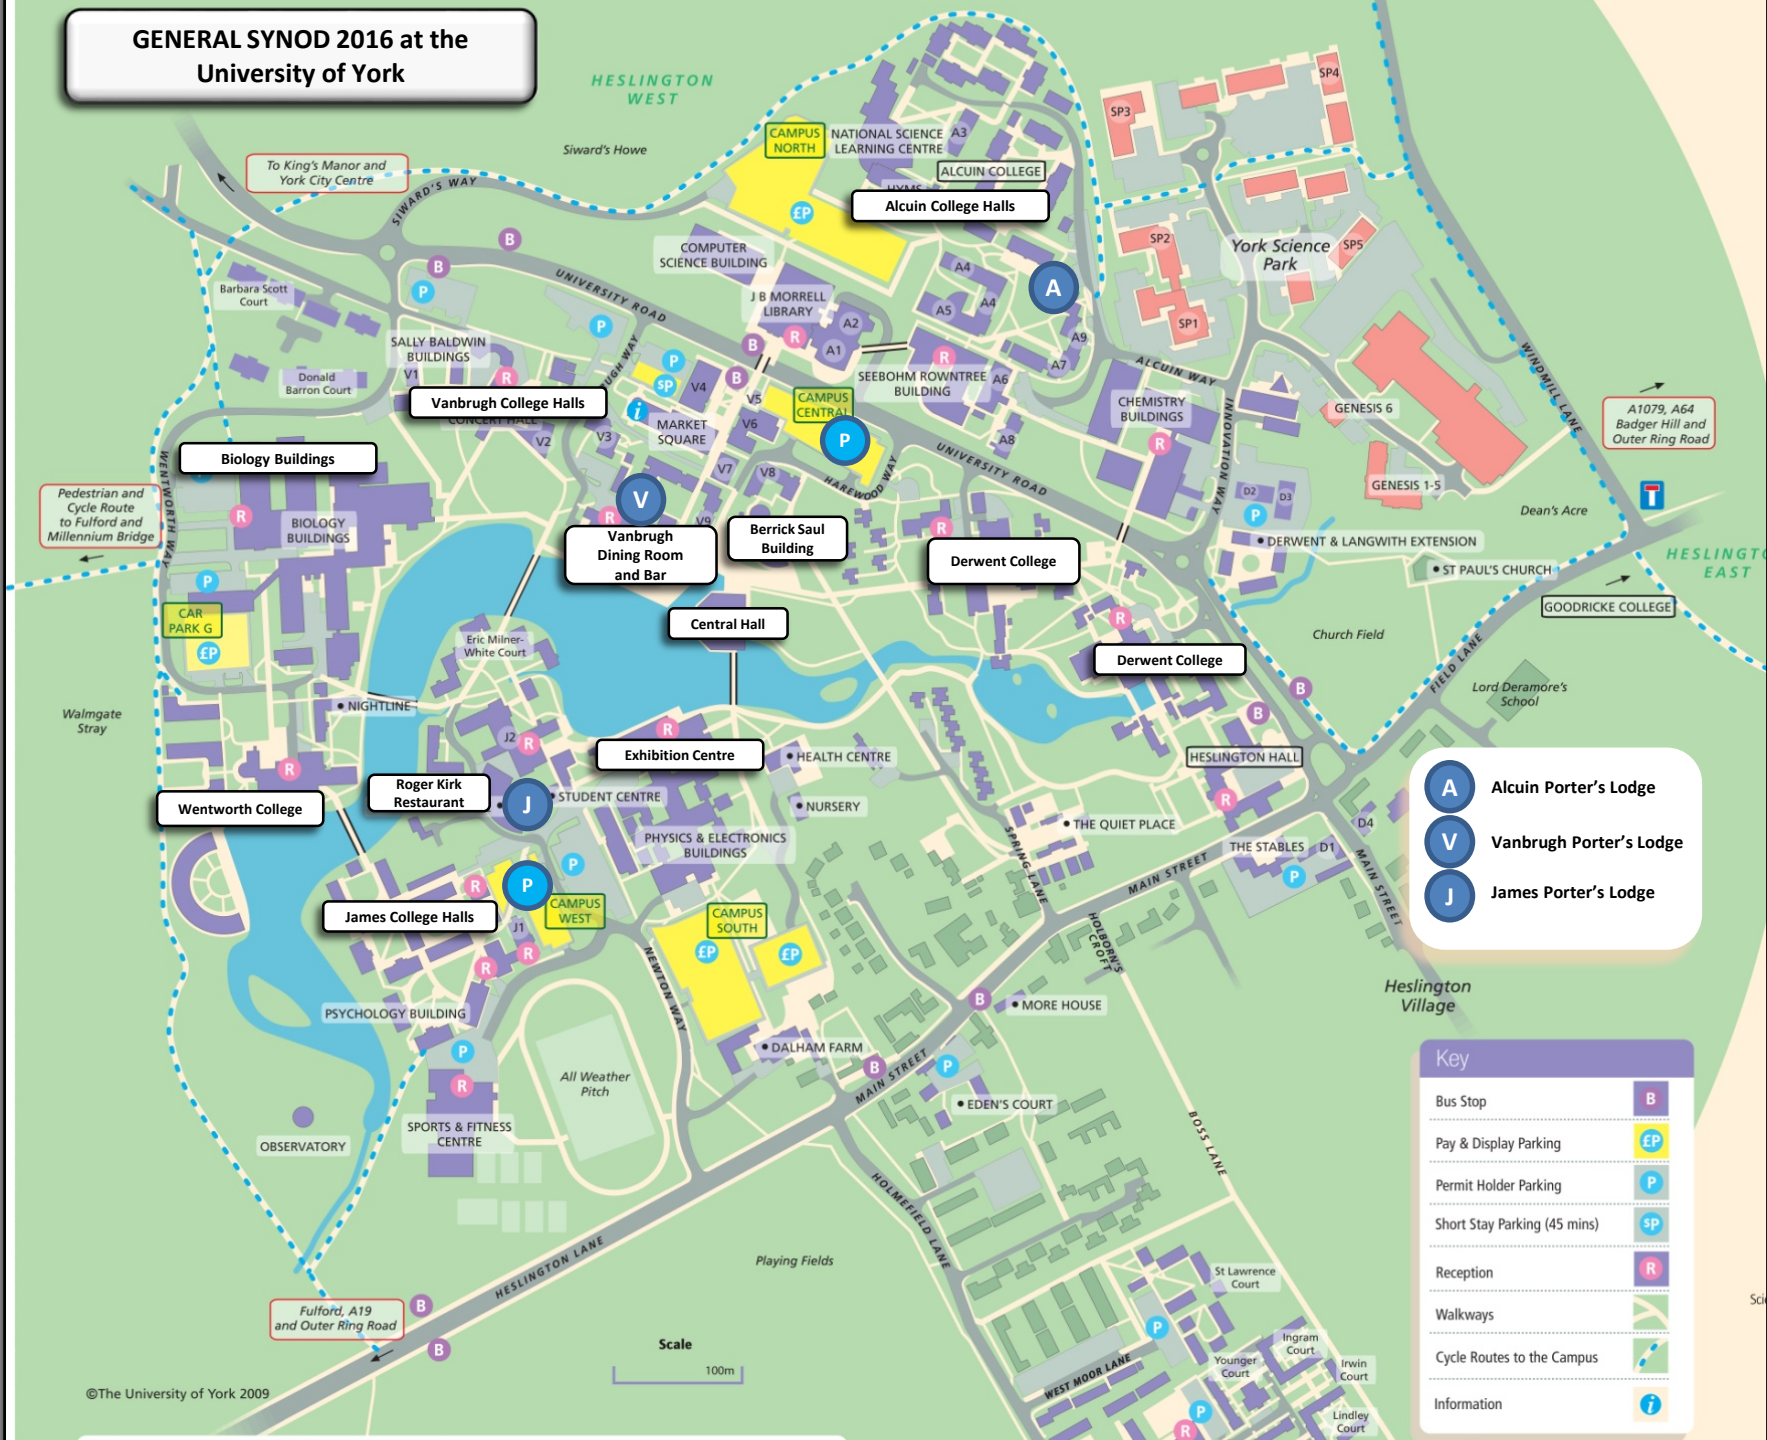

GENERAL SYNOD 2016 at the University of York

- A** Alcuin Porter's Lodge
- V** Vanbrugh Porter's Lodge
- J** James Porter's Lodge

Key	
Bus Stop	B
Pay & Display Parking	EP
Permit Holder Parking	P
Short Stay Parking (45 mins)	SP
Reception	R
Walkways	(Green line)
Cycle Routes to the Campus	(Blue dashed line)
Information	i

Scale
100m