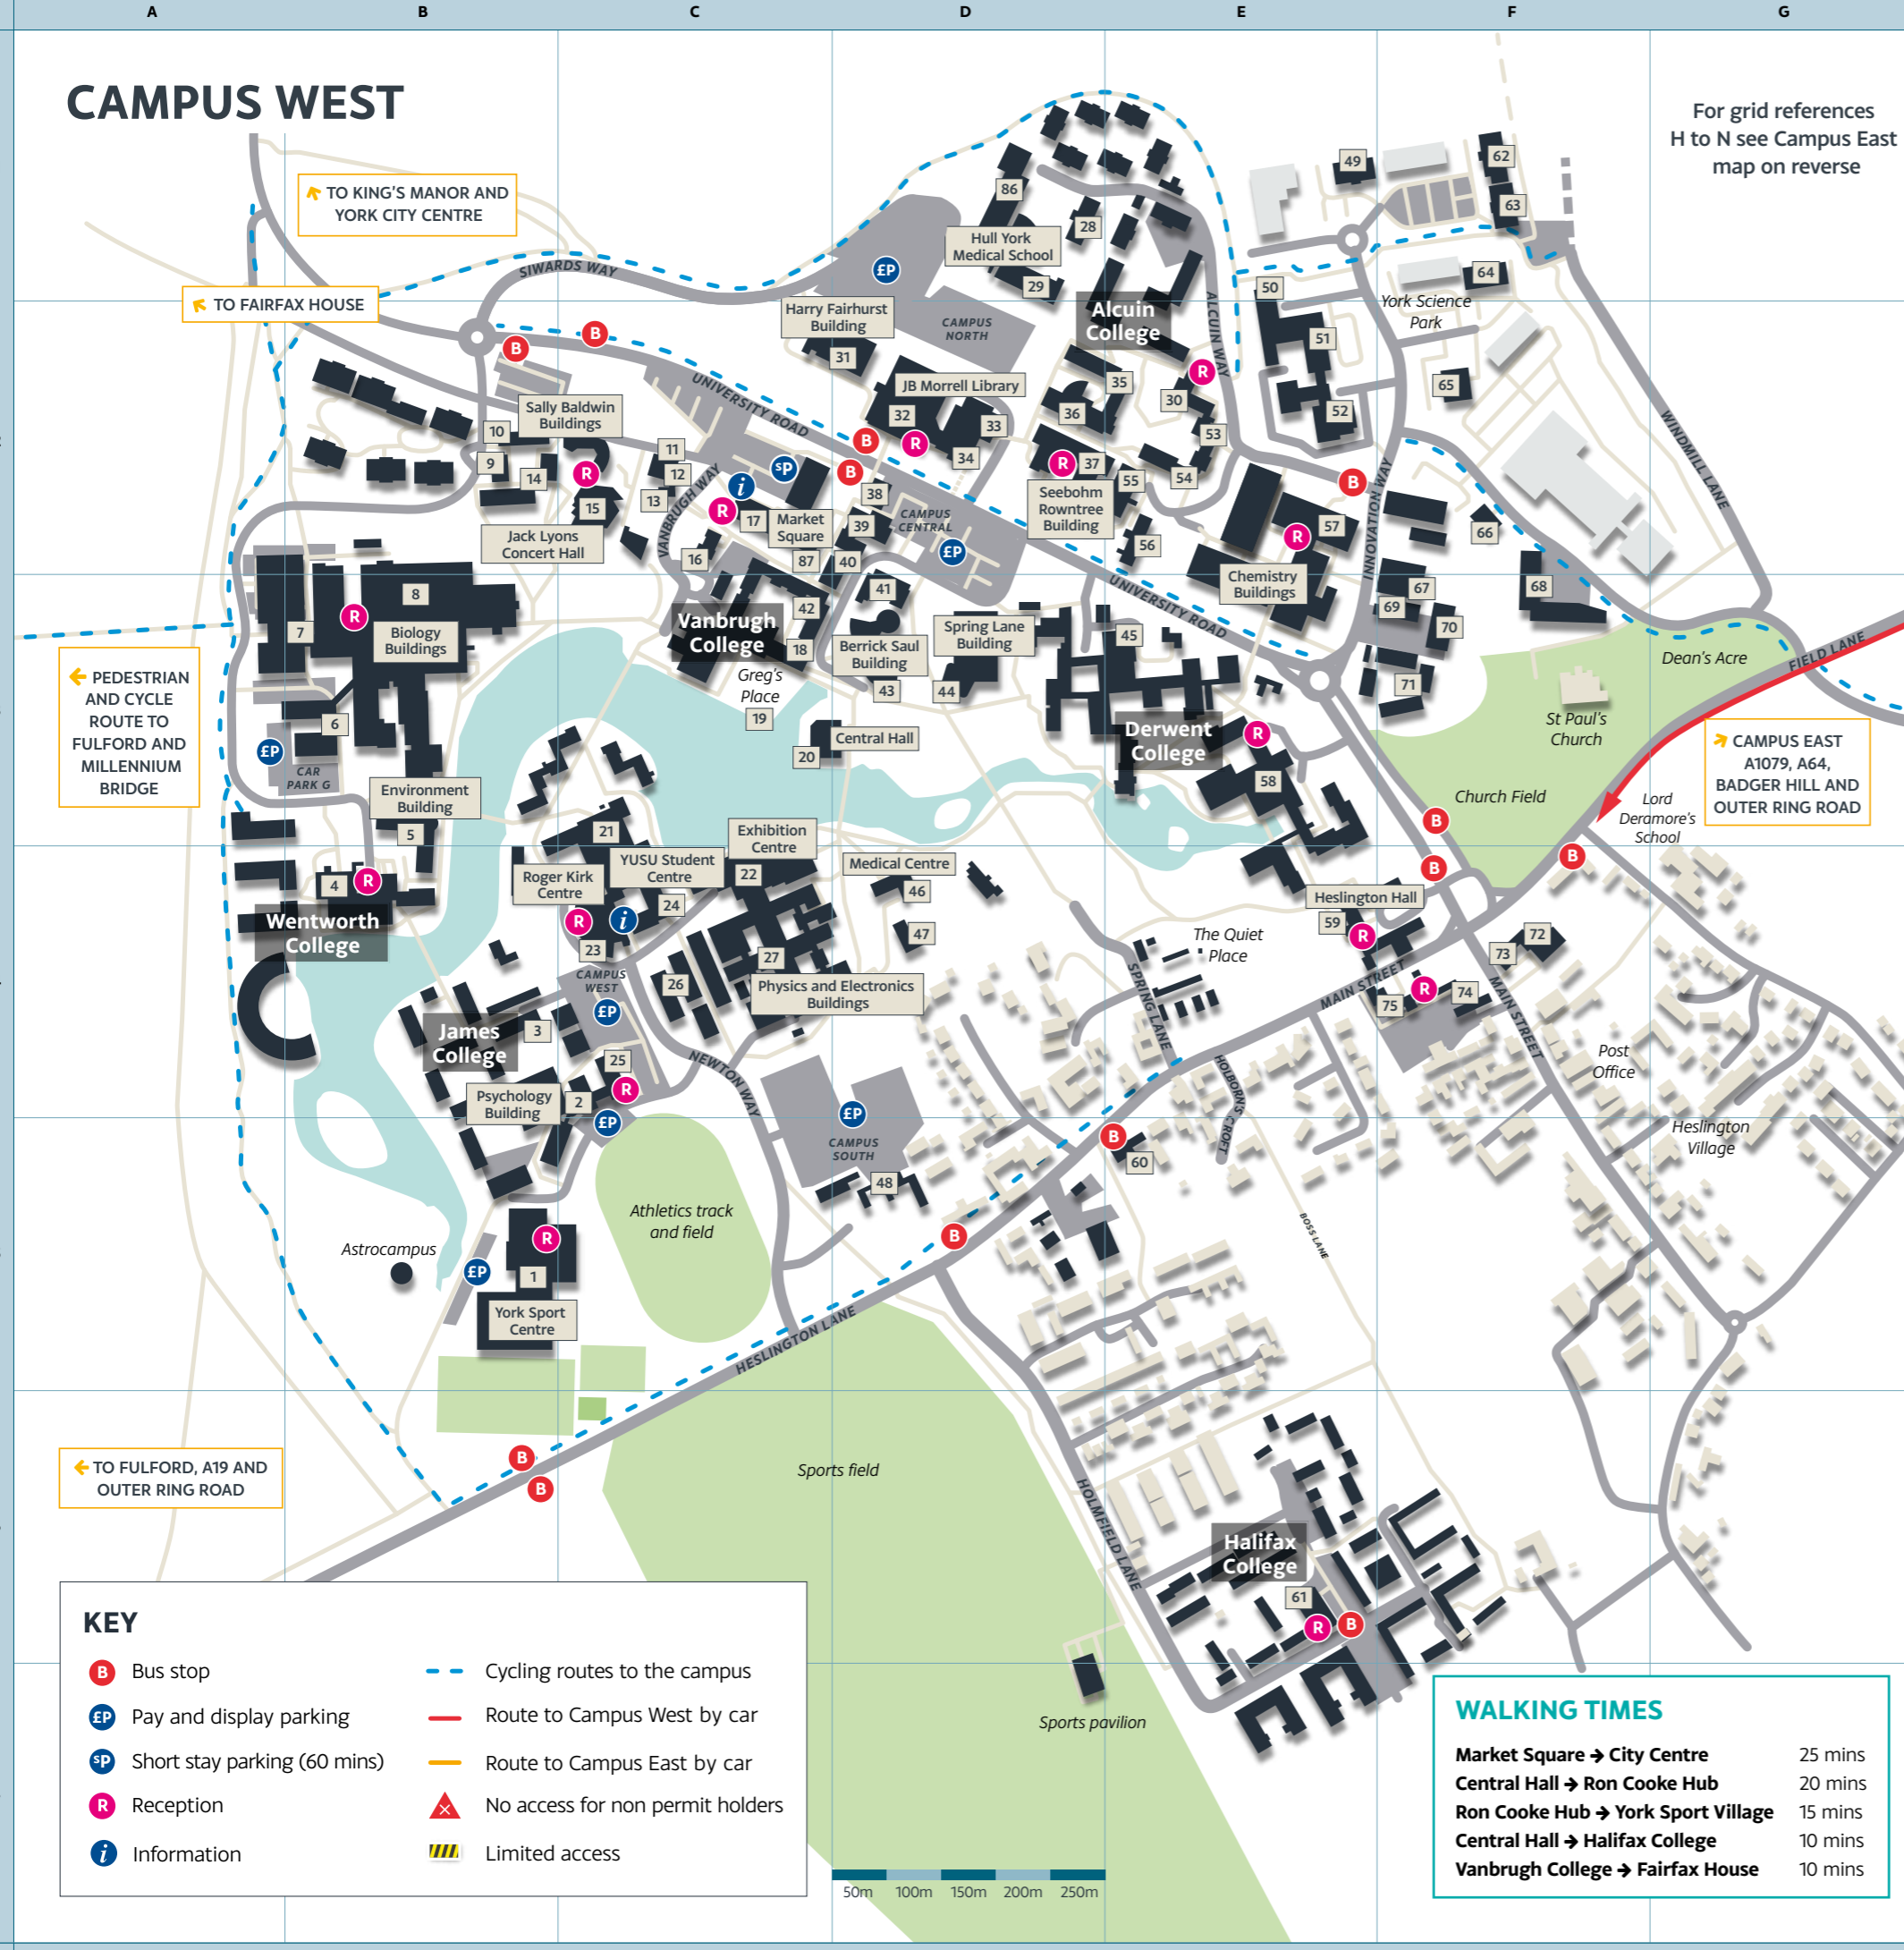

CAMPUS WEST

For grid references
H to N see Campus East
map on reverse

Key