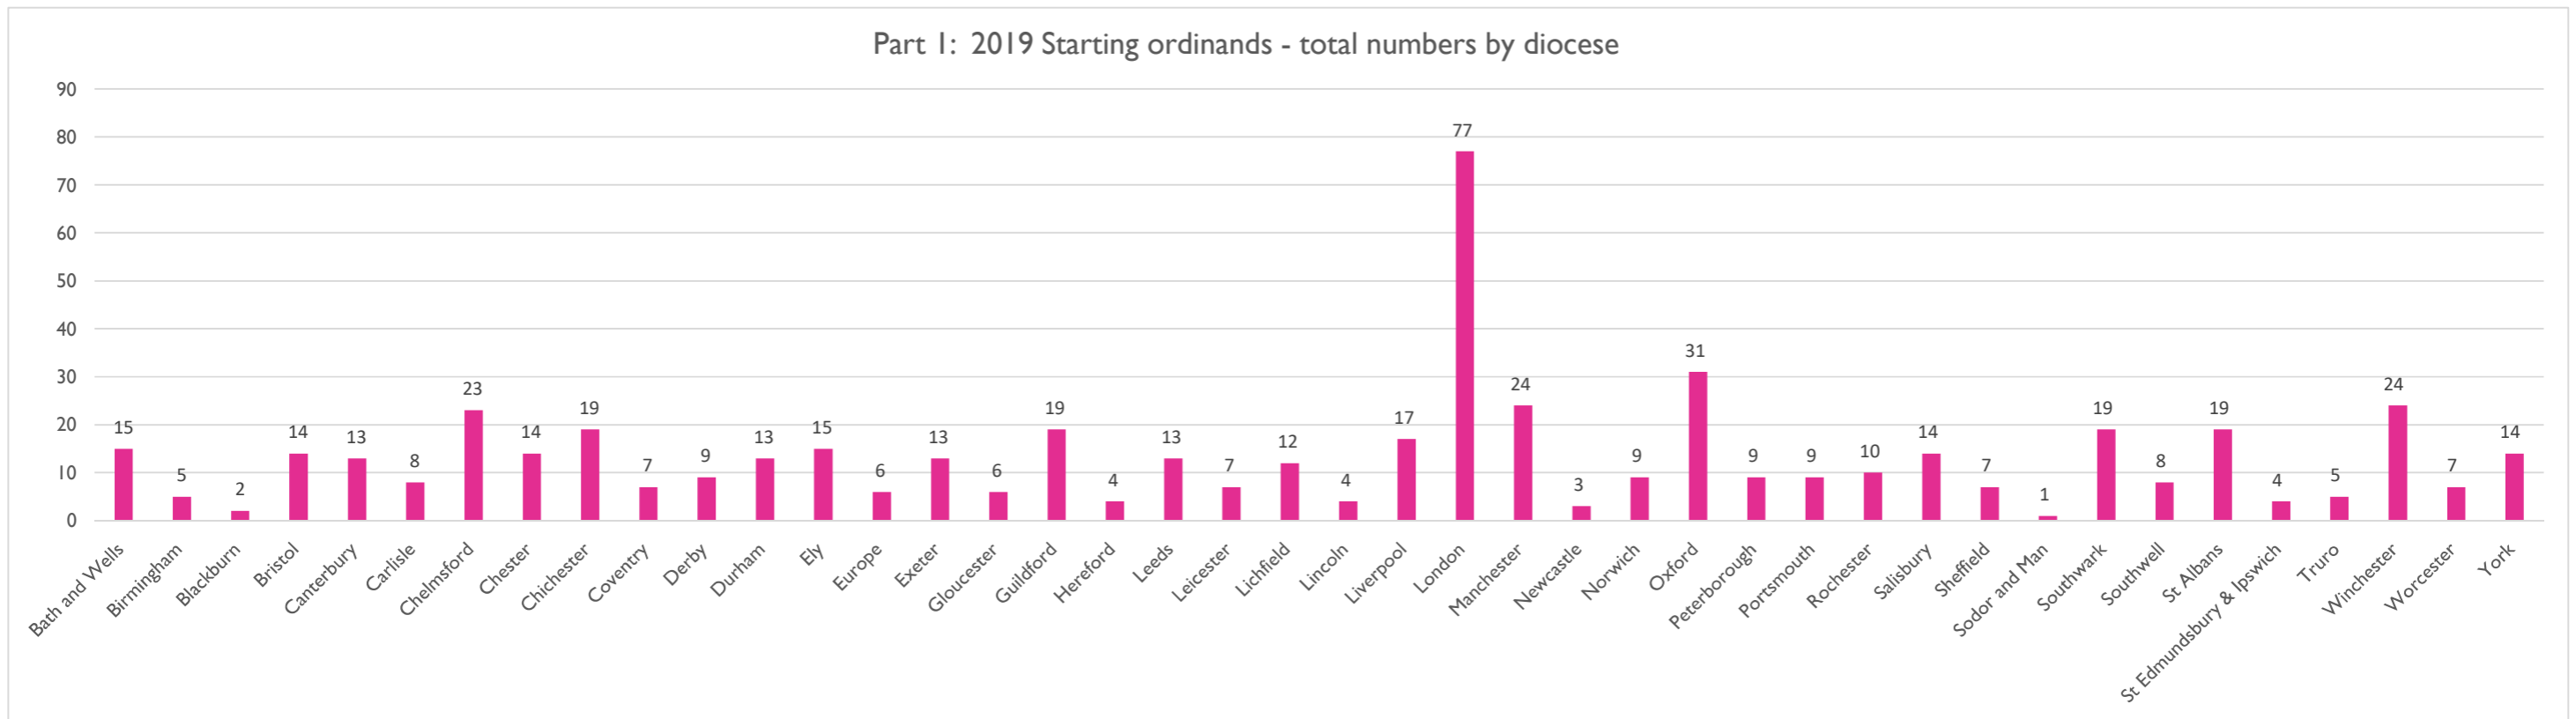

Q105 Revd Dr Ian Paul (St Edmundsbury & Ipswich)

Part I: 2019 Starting ordinands - total numbers by diocese

## Q105 Revd Dr Ian Paul (St Edmundsbury & Ipswich)

Part 2: 2019 starting ordinands by diocese, training pathway and Stipendiary/SSM

Diocese	Self Supporting Ministry				Stipendiary Ministry				Grand Total
	Full time non-residential	Part time regional	Residential	SSM Total	Full time non-residential	Part time regional	Residential	STIPEND Total	
Bath and Wells		4		4	5	3	3	11	15
Birmingham		2		2	1	1	1	3	5
Blackburn					1		1	2	2
Bristol		3		3	1	3	7	11	14
Canterbury	1	3		4	3	3	3	9	13
Carlisle	2	5		7		1		1	8
Chelmsford		6		6	3	5	9	17	23
Chester	1	2	1	4	6	2	2	10	14
Chichester		4		4	4	2	9	15	19
Coventry		2		2	1		4	5	7
Derby	2	3		5	1		3	4	9
Durham		5		5	2	2	4	8	13
Ely	1	3	1	5	1	2	7	10	15
Europe	1	1		1	1	1	3	5	6
Exeter	1	4		5	6	1	1	8	13
Gloucester					3	2	1	6	6
Guildford		6		6	6	2	5	13	19
Hereford		1		1		1	2	3	4
Leeds		2		2	4	2	5	11	13
Leicester		1		1	6			6	7
Lichfield		1		1	3	3	5	11	12
Lincoln		2		2	1	1		2	4
Liverpool		6		6	2	5	4	11	17
London		10		10	31	5	31	67	77
Manchester		5		5	10	3	6	19	24
Newcastle		2		2		1		1	3
Norwich	3	1		4	1	2	2	5	9
Oxford		11	1	12	3	7	9	19	31
Peterborough		3		3	2		4	6	9
Portsmouth		3		3	4	1	1	6	9
Rochester		4		4	1	4	1	6	10
Salisbury		4		4	3	5	2	10	14
Sheffield		4		4	1	1	1	3	7
Sodor and Man							1	1	1
Southwark		1		1	5	2	11	18	19
Southwell					5		3	8	8
St Albans		5		5	3	6	5	14	19
St Edmundsbury & Ipswich	1			1		1	2	3	4
Truro		4		4			1	1	5
Winchester		8		8	7	4	5	16	24
Worcester					4	2	1	7	7
York	1	2		3	2	3	6	11	14
Grand Total	13	133	3	149	143	89	171	403	552