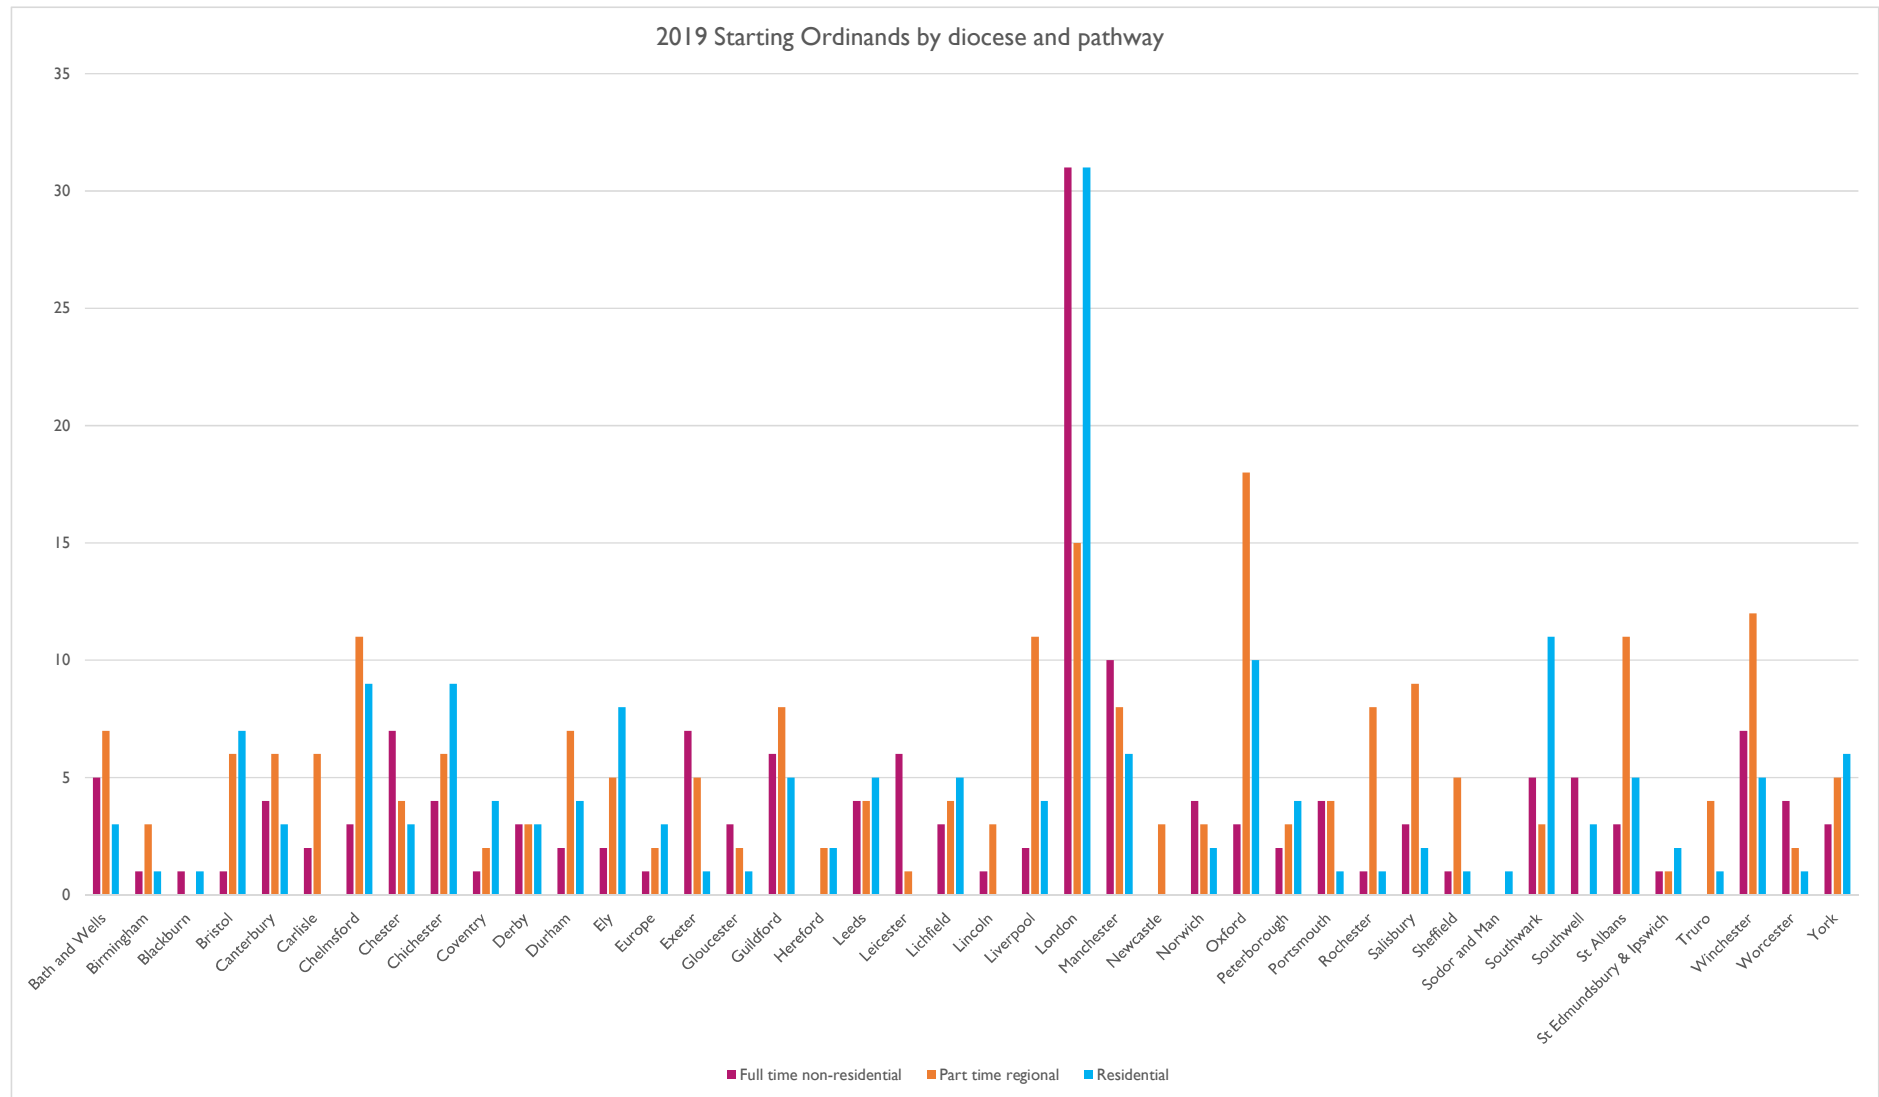

### Question 106: Mr Graham Caskie (Oxford)