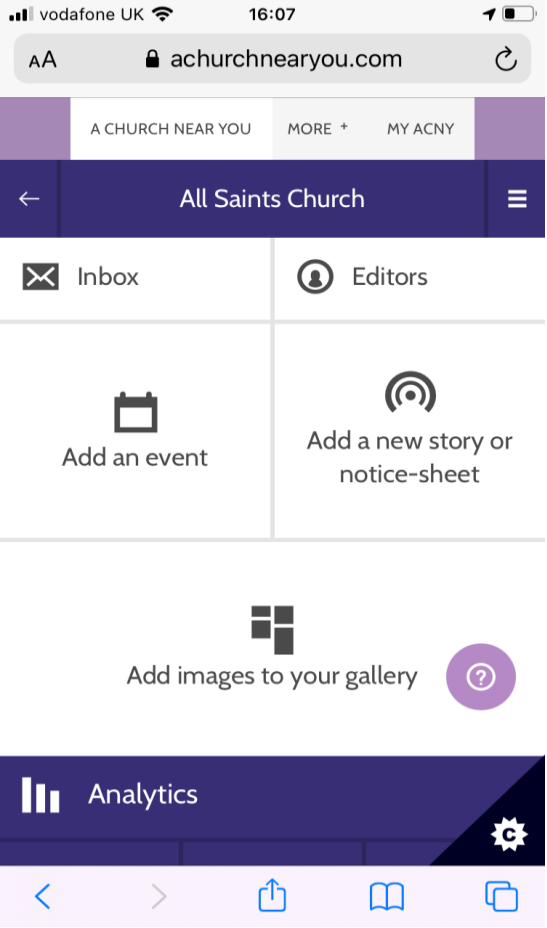

Live streaming

Adding pages and video to livestream through ACNY

YouTube

Facebook

Vimeo

Tagging your service

Christmas services – watch through ACNY – tag them!

Linking to YouTube / Vimeo etc...

Optional details

6/7

WEB LINK

Please make sure you include "http://www" when pasting the link.

LIVE STREAM URL

ACNY Mobile

Quick Poll: Who has used ACNY on their mobile device?

Editing ACNY on your smartphone / tablet