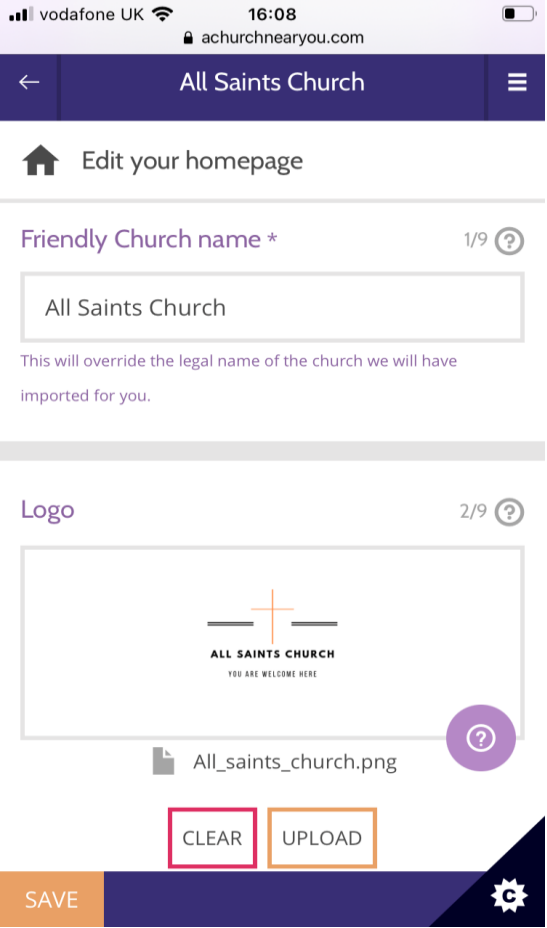

Live streaming

Adding pages and video to livestream through ACNY

YouTube

Facebook

Vimeo

Tagging your service

Christmas services – watch through ACNY – tag them!

Linking to YouTube / Vimeo etc...

Optional details

6/7

WEB LINK

Please make sure you include "http://www" when pasting the link.

LIVE STREAM URL

ACNY Mobile

Quick Poll: Who has used ACNY on their mobile device?

Editing ACNY on your smartphone / tablet