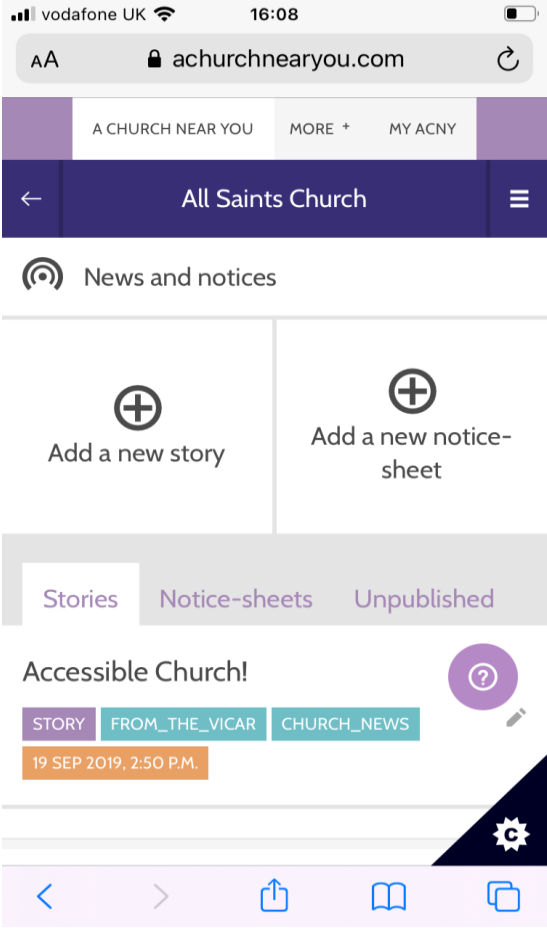

Live streaming

Adding pages and video to livestream through ACNY

YouTube

Facebook

Vimeo

Tagging your service

Christmas services – watch through ACNY – tag them!

Linking to YouTube / Vimeo etc...

Optional details

6/7

WEB LINK

Please make sure you include "http://www" when pasting the link.

LIVE STREAM URL

ACNY Mobile

Quick Poll: Who has used ACNY on their mobile device?

Editing ACNY on your smartphone / tablet