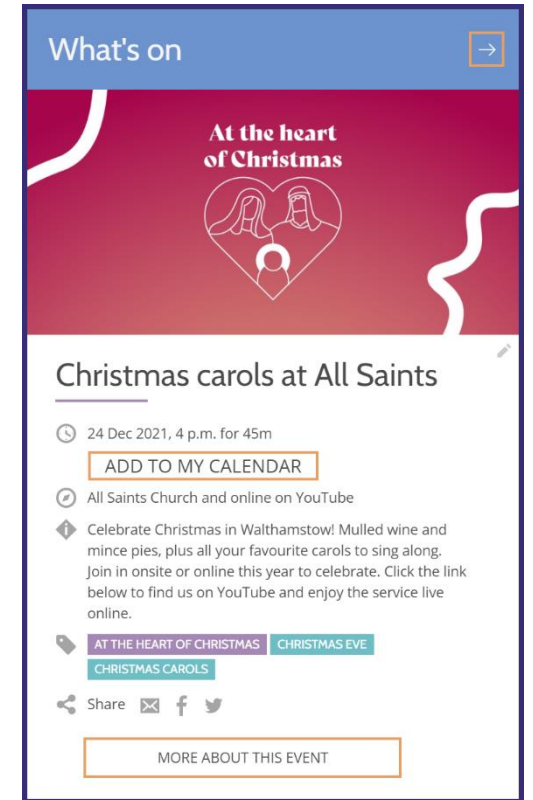

ACNY Resource Hub – free digital downloads

Available to editors on **AChurchNearYou.com Resource Hub**

Includes:

- Free music
- Digital downloads
- Free stock photography
- Presentation backgrounds
- Social media graphics to customise
- Cover images
- Free stock photography

Editor login: <https://www.achurchnearyou.com/hub/>