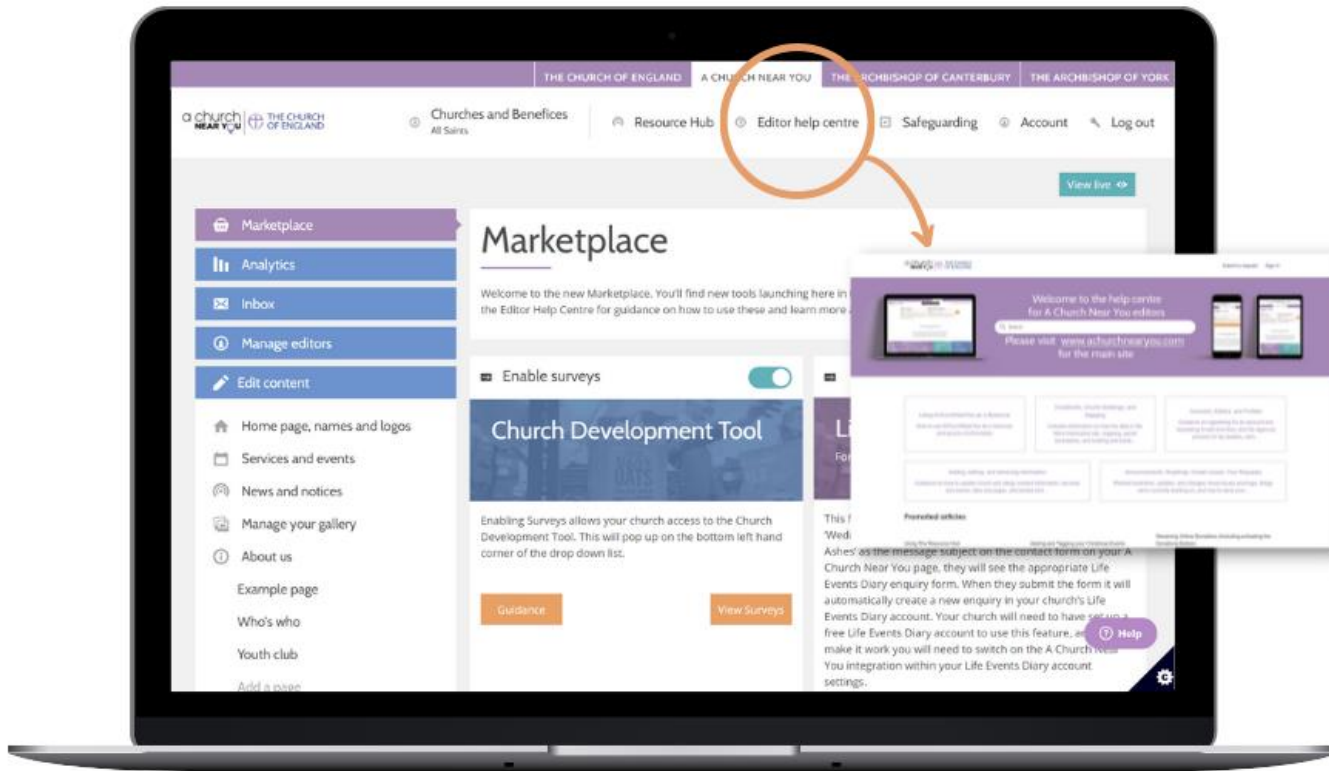

## 4. Church homepages

- Featured news and event: added a new button 'See all'
- Analytics: removed from homepage, added to the new editor view

## 5. Removed features

- Crockford panel under 'More information'
- Online Service Register
- Legacy information has been removed

## 7. Editor help centre

- Editor help centre has been added to the top menu
- Articles have been re-written to reflect new improvements