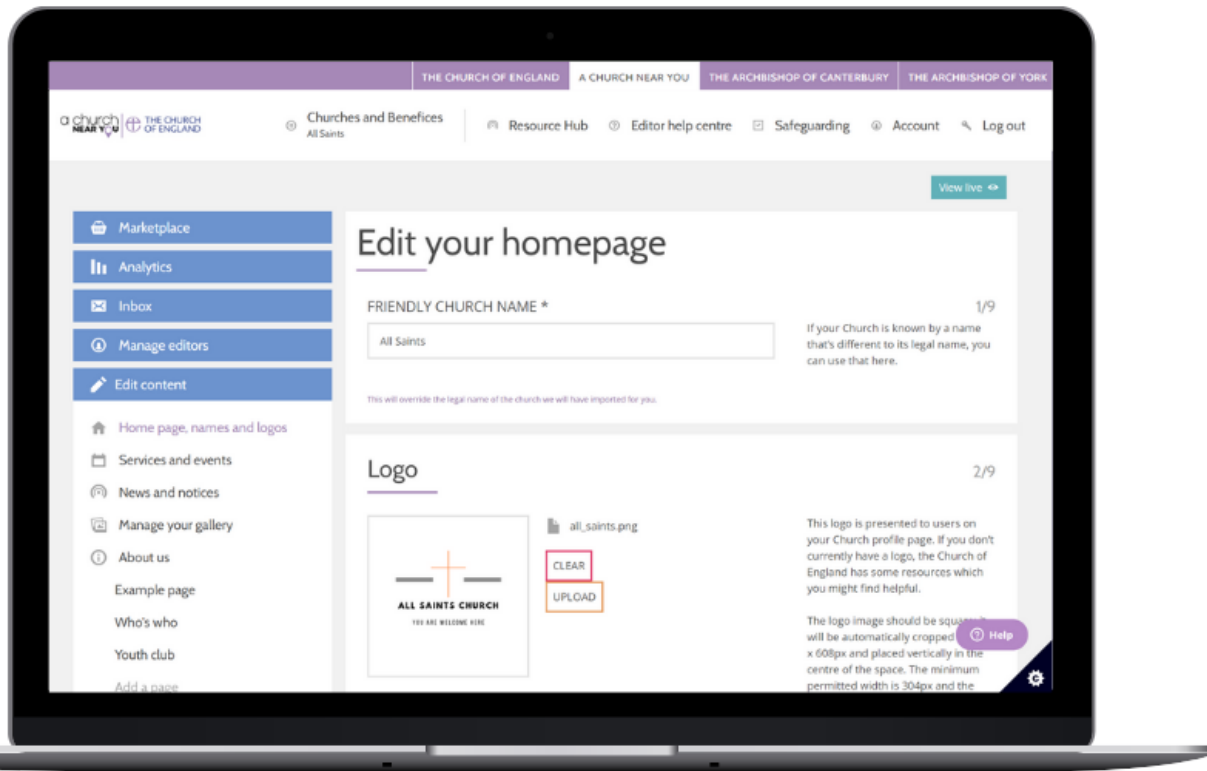

# 1. Editor view

- Separate editor view for editing the site
- Fresher, simpler look
- New menu
- Accessed by clicking the single 'edit page' button on your church's menu.

Or

- Click churches and benefices then the cog beside the name of the church you want to edit