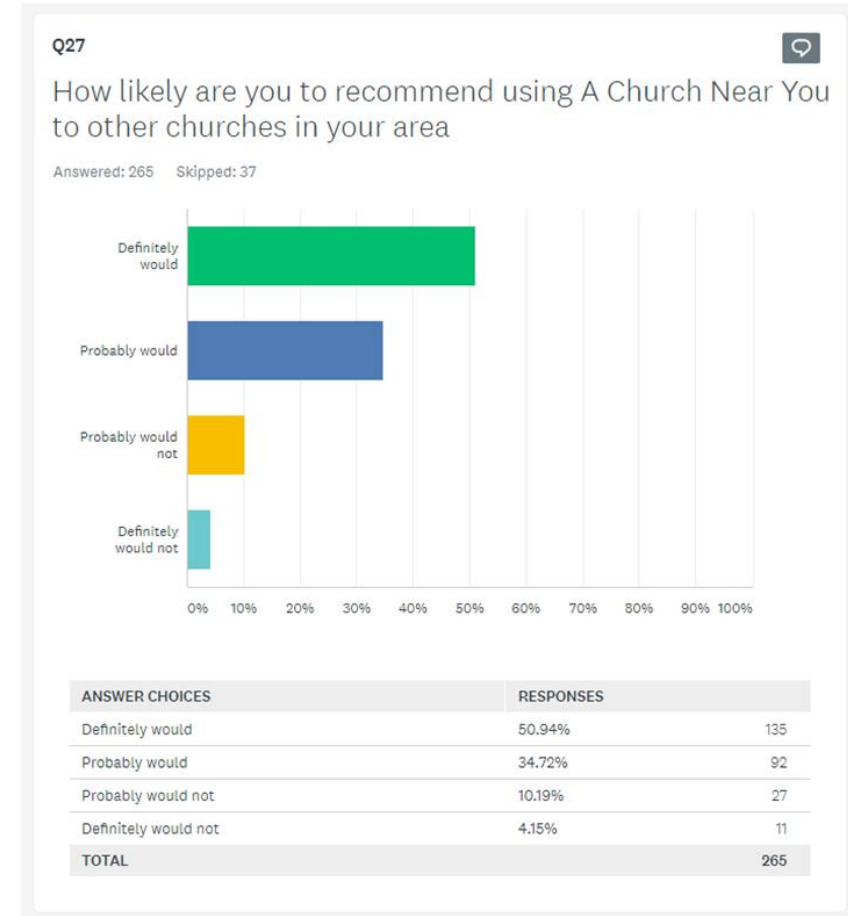

Editors show strong support for ACNY.

They're also clear about the 'pain points' they find on the system that they would like to see changed

Editor survey May 2021