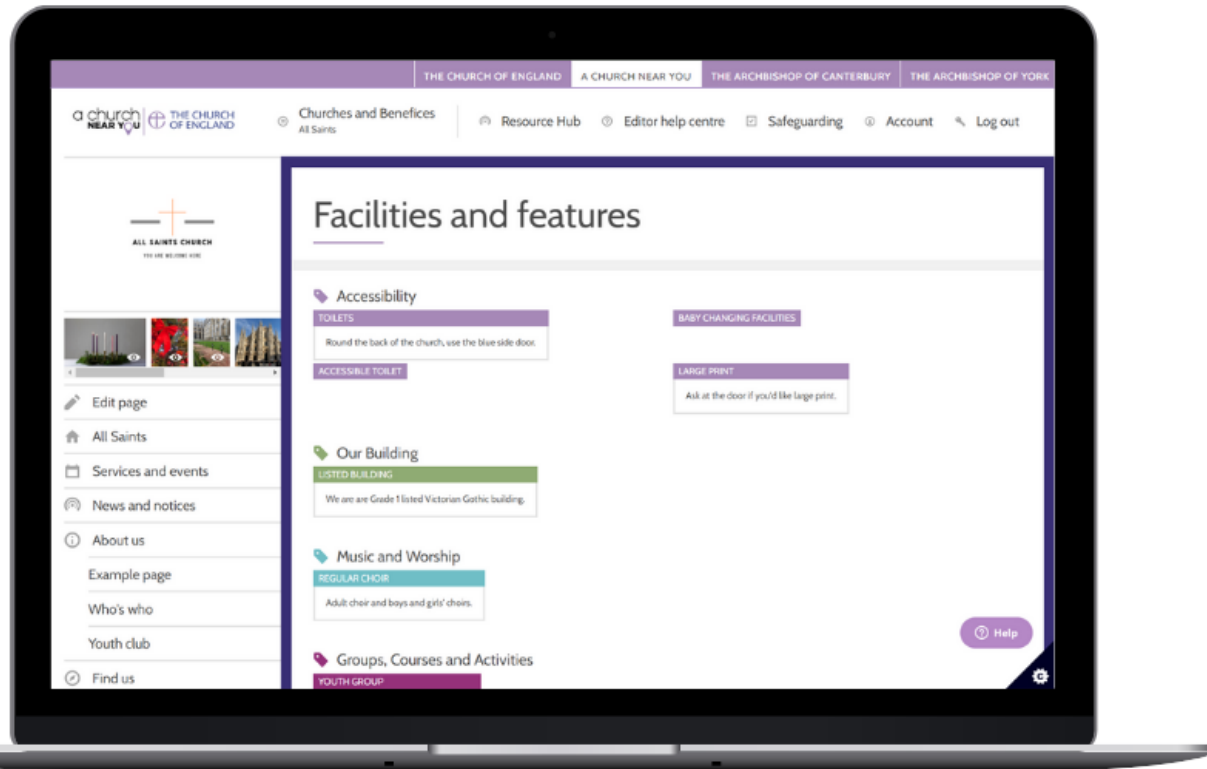

6. Tags in facilities

- Tag descriptions are expanded by default