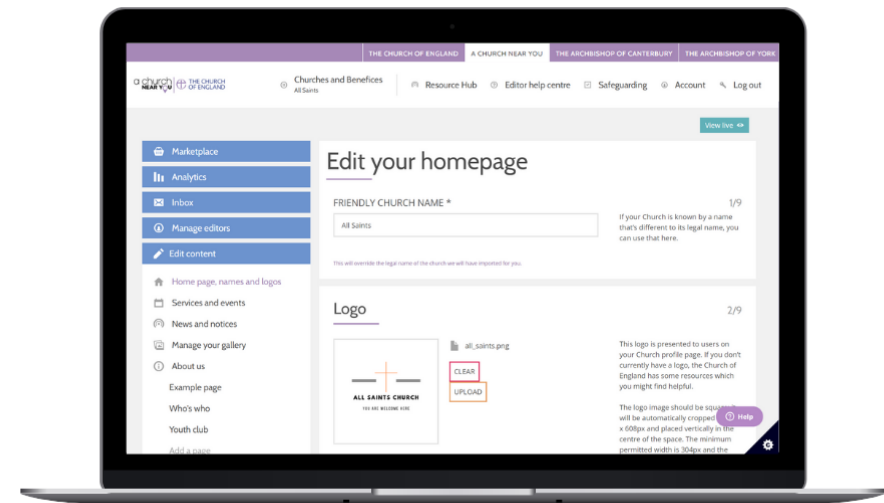

What are we covering today?

1. New editor view
2. Events
3. News
4. Church homepage
5. Removed features
6. Tags in facilities
7. Editor help centre
8. Access