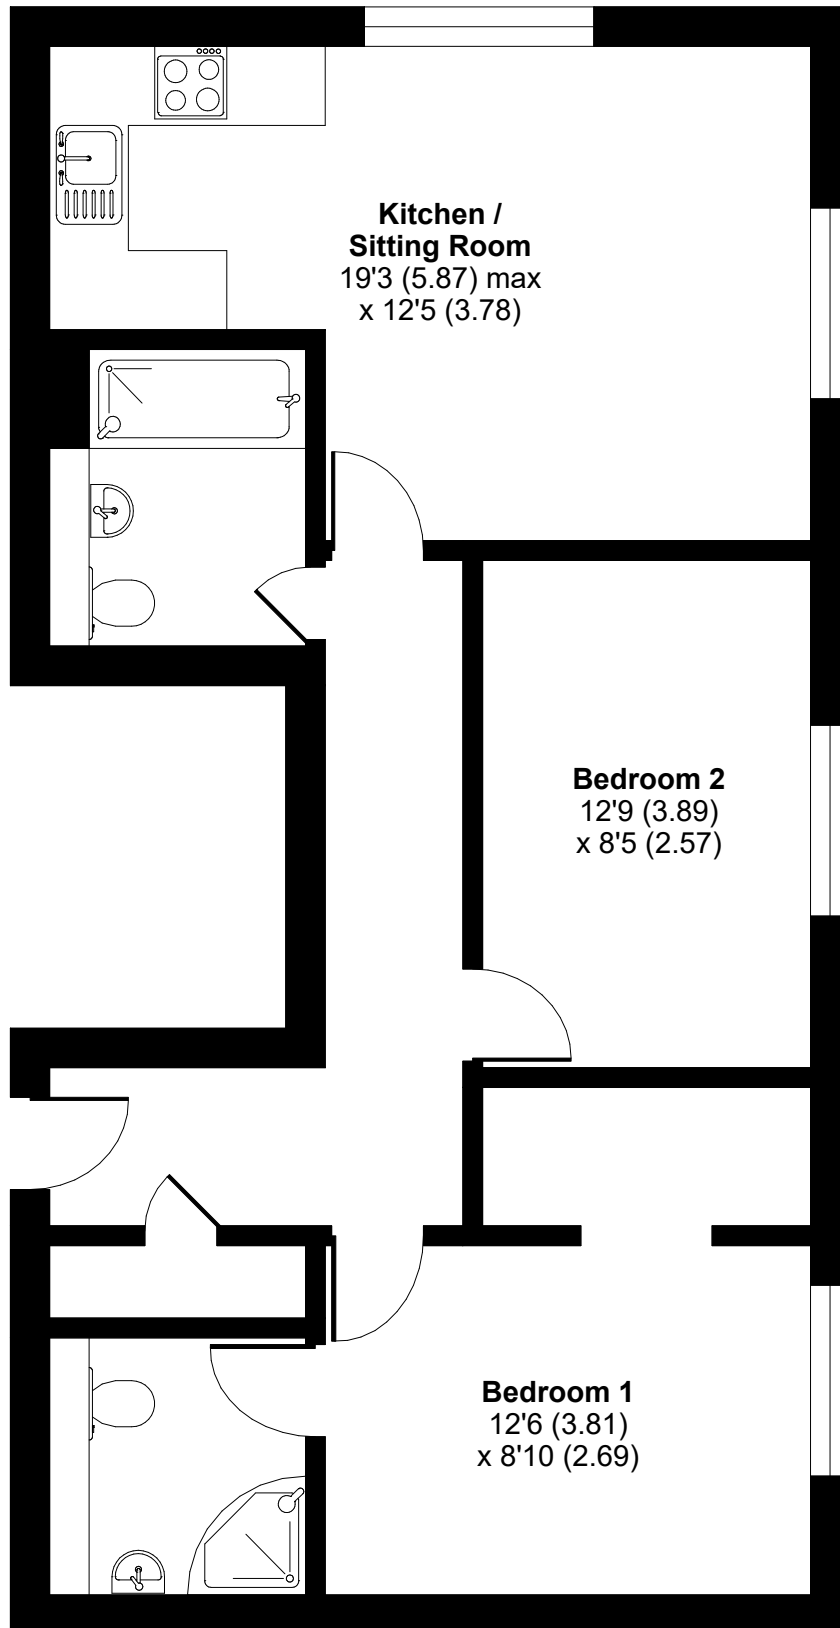

Fountain Court, Mount Dinham Court, Exeter, EX4

Approximate Area = 684 sq ft / 63.5 sq m

For identification only - Not to scale

GROUND FLOOR