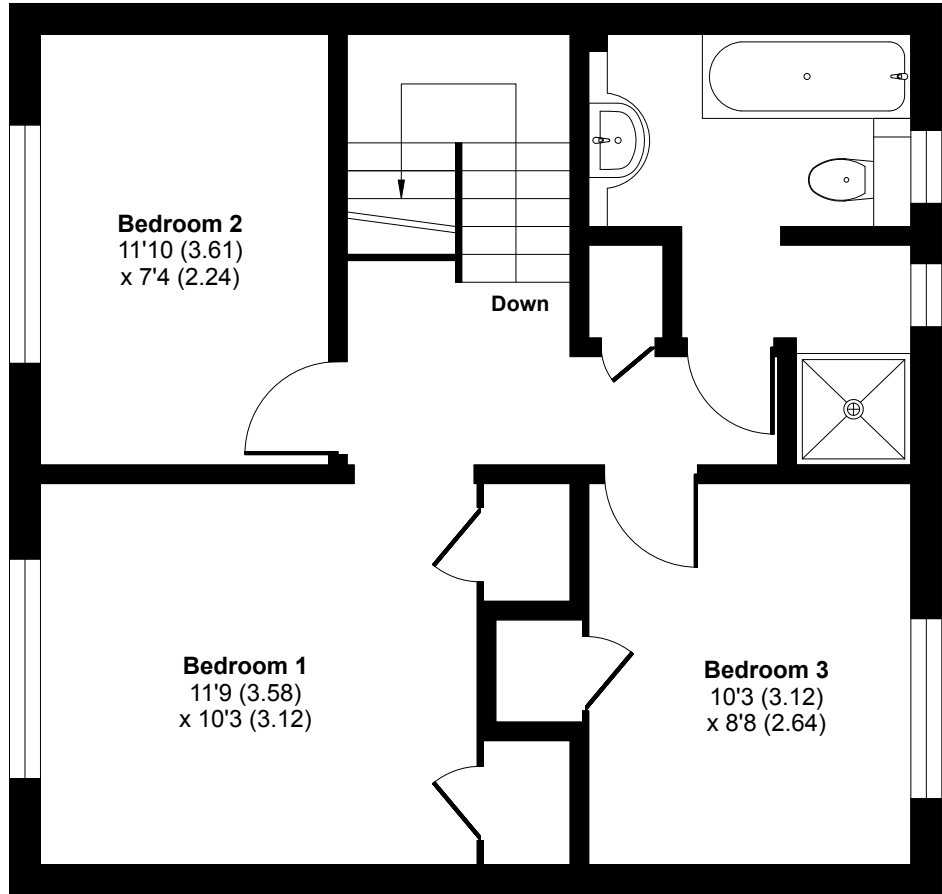

Home Farm Gardens, Charlton, Andover, SP10

Approximate Area = 1242 sq ft / 115.3 sq m (includes garage)

For identification only - Not to scale

FIRST FLOOR

GROUND FLOOR