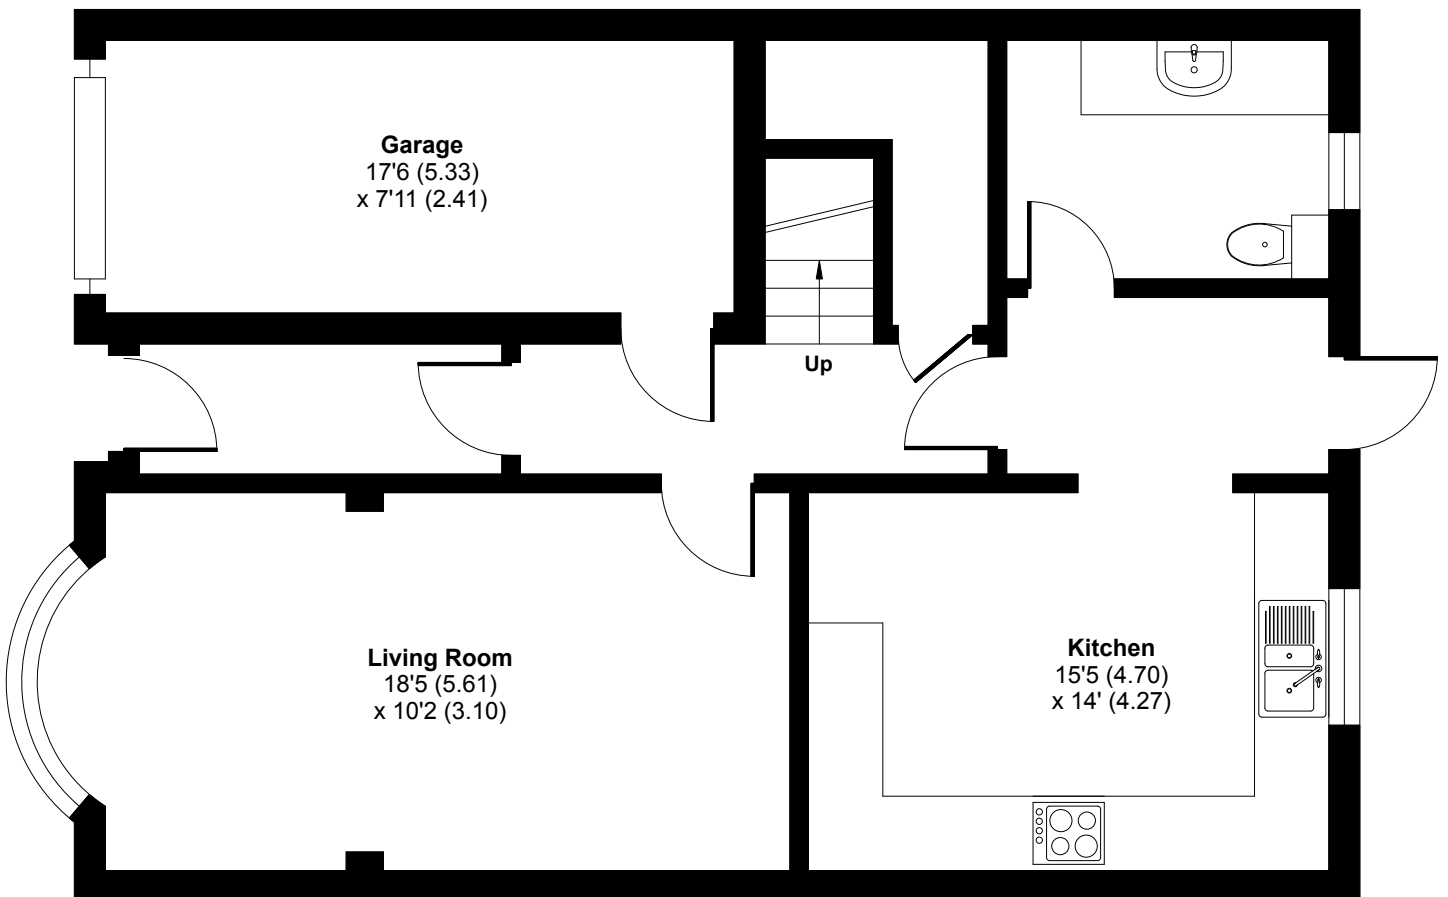

Home Farm Gardens, Charlton, Andover, SP10

Approximate Area = 1242 sq ft / 115.3 sq m (includes garage)

For identification only - Not to scale

FIRST FLOOR

GROUND FLOOR