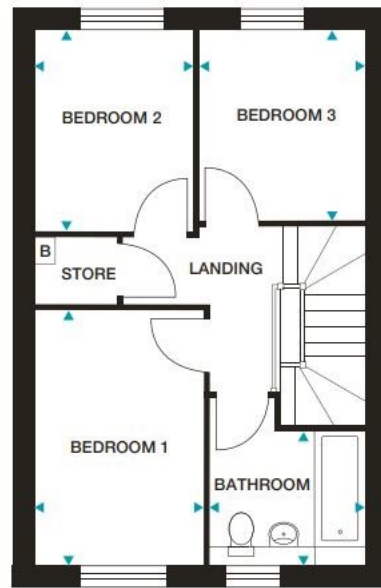

GROUND FLOOR

Kitchen/Dining Room 2560mm x 4963mm (max) 8'4" x 16'3" (max)

Living Room 4798mm x 2779mm 15'8" x 9'1"

Cloaks 910mm x 1950mm (max) 2'11" x 6'4" (max)

FIRST FLOOR

Bedroom 1 2460mm x 3729mm 8'0" x 12'2"

Bedroom 2 2305mm x 2940mm 7'6" x 9'7"

Bedroom 3 2400mm x 2779mm 7'10" x 9'1"

Bathroom 2245mm x 1950mm (max) 7'4" x 6'4" (max)