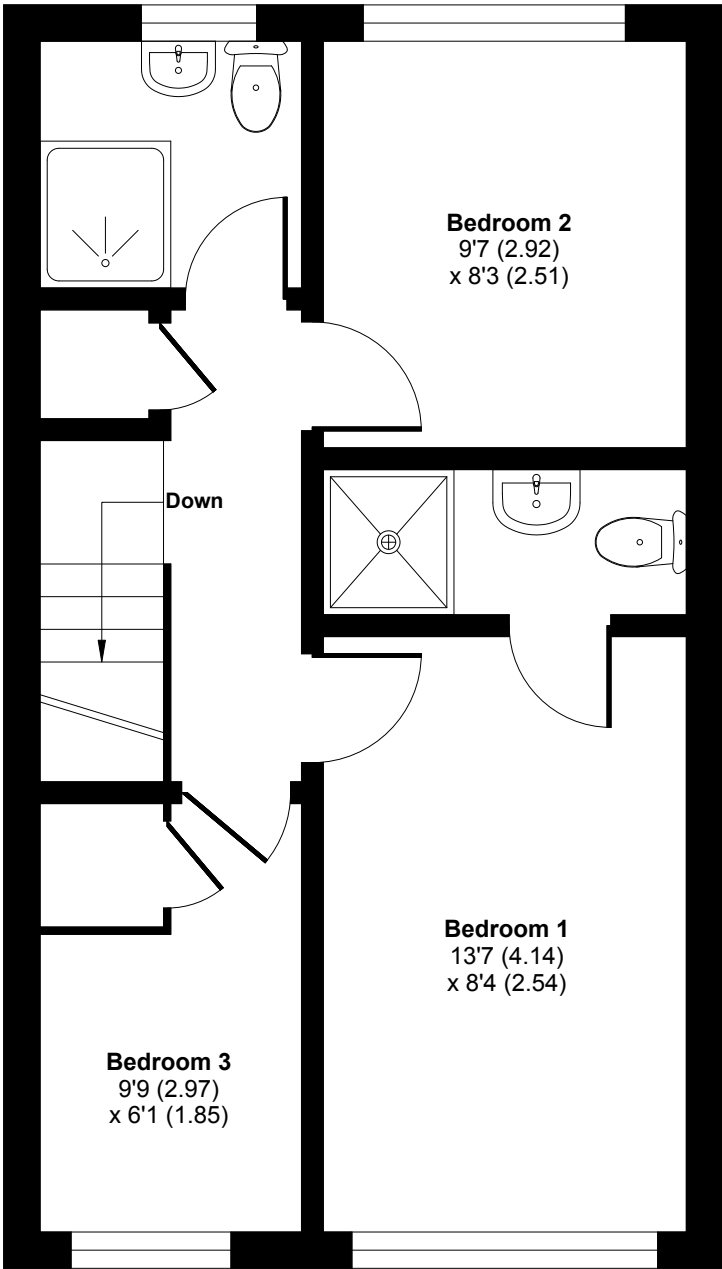

Millgate Road, Rossendale, BB4

Approximate Area = 810 sq ft / 75.2 sq m

For identification only - Not to scale

GROUND FLOOR

FIRST FLOOR