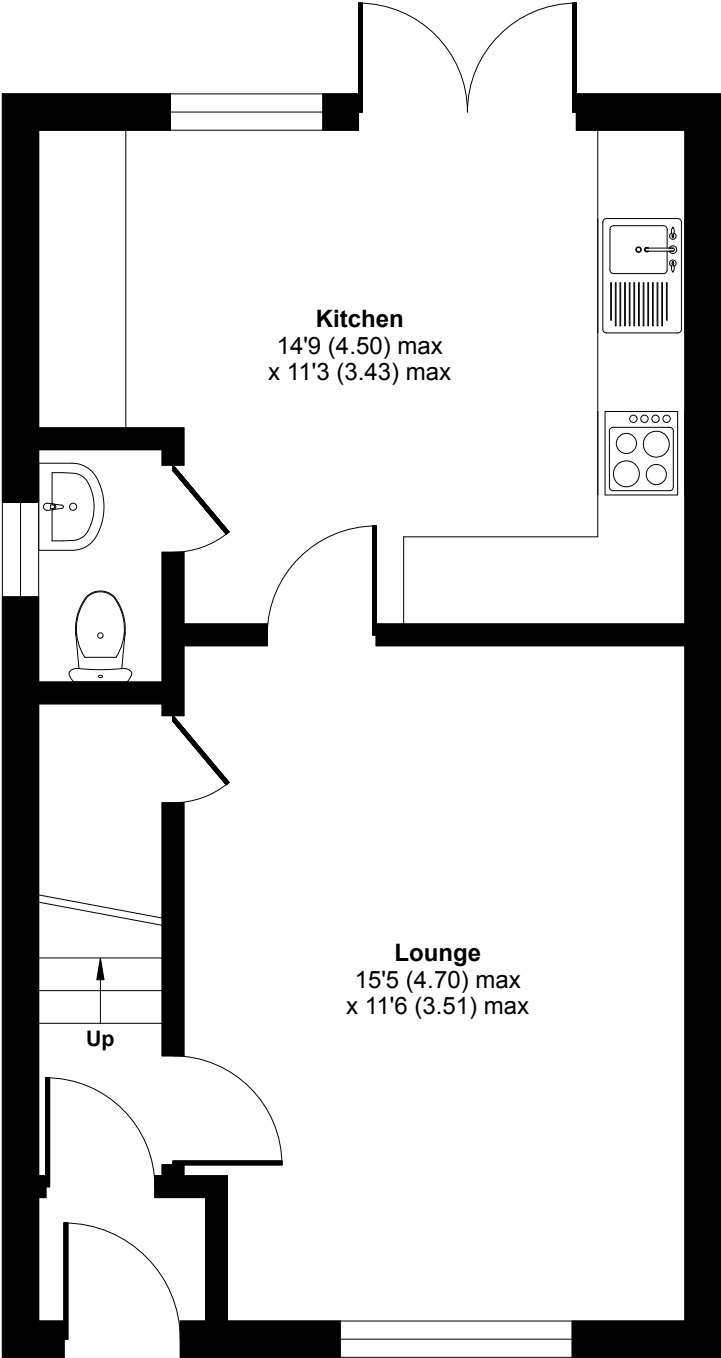

Millgate Road, Rossendale, BB4

Approximate Area = 810 sq ft / 75.2 sq m

For identification only - Not to scale

GROUND FLOOR

FIRST FLOOR