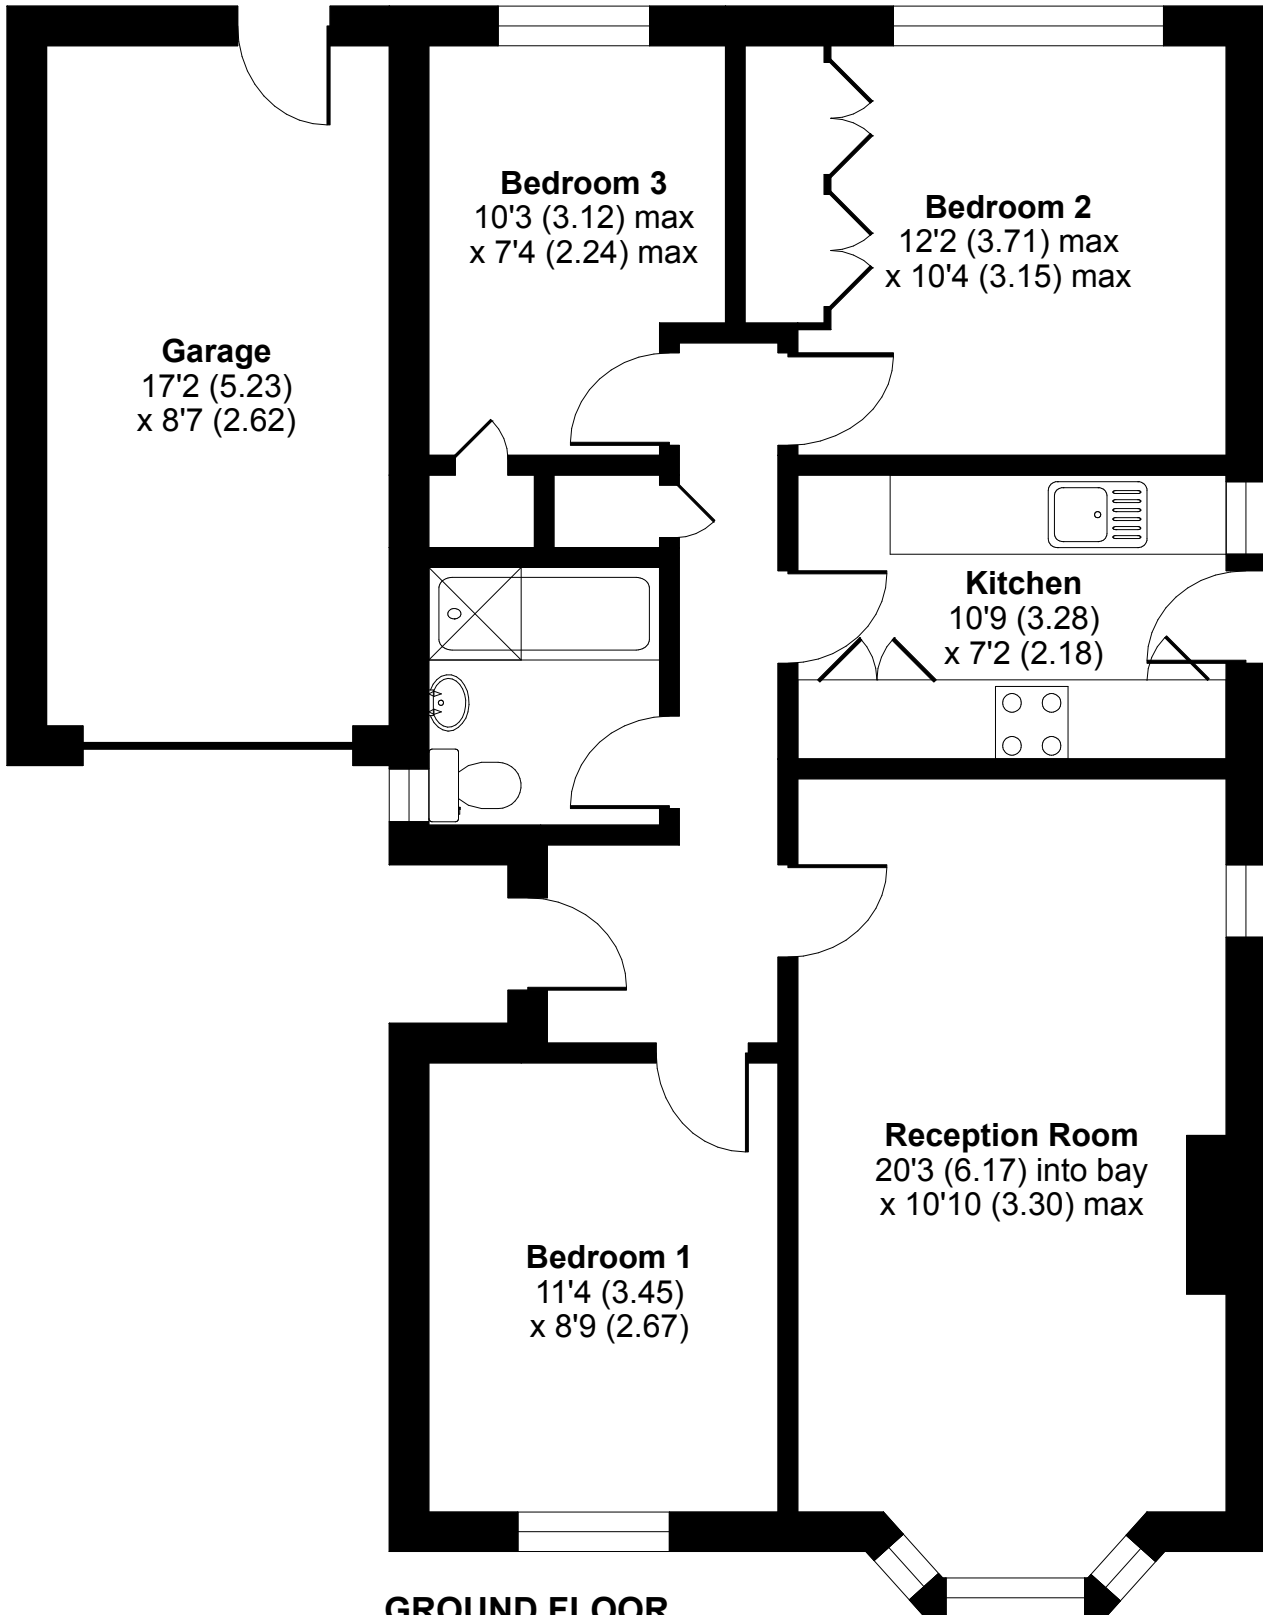

Colorado Grove, Darlington, DL1

Approximate Area = 884 sq ft / 82.1 sq m (includes garage)

For identification only - Not to scale

GROUND FLOOR