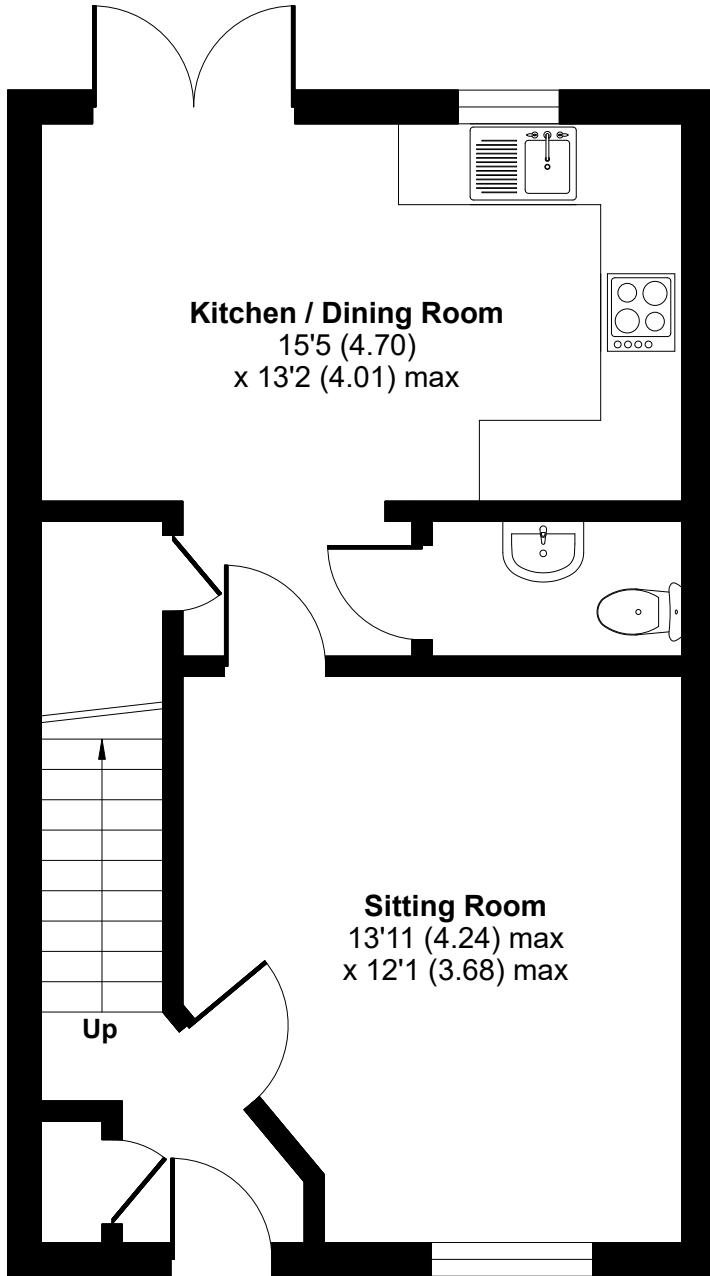

Hill Road, Clitheroe, BB7

Approximate Area = 876 sq ft / 81.3 sq m

For identification only - Not to scale

GROUND FLOOR

FIRST FLOOR