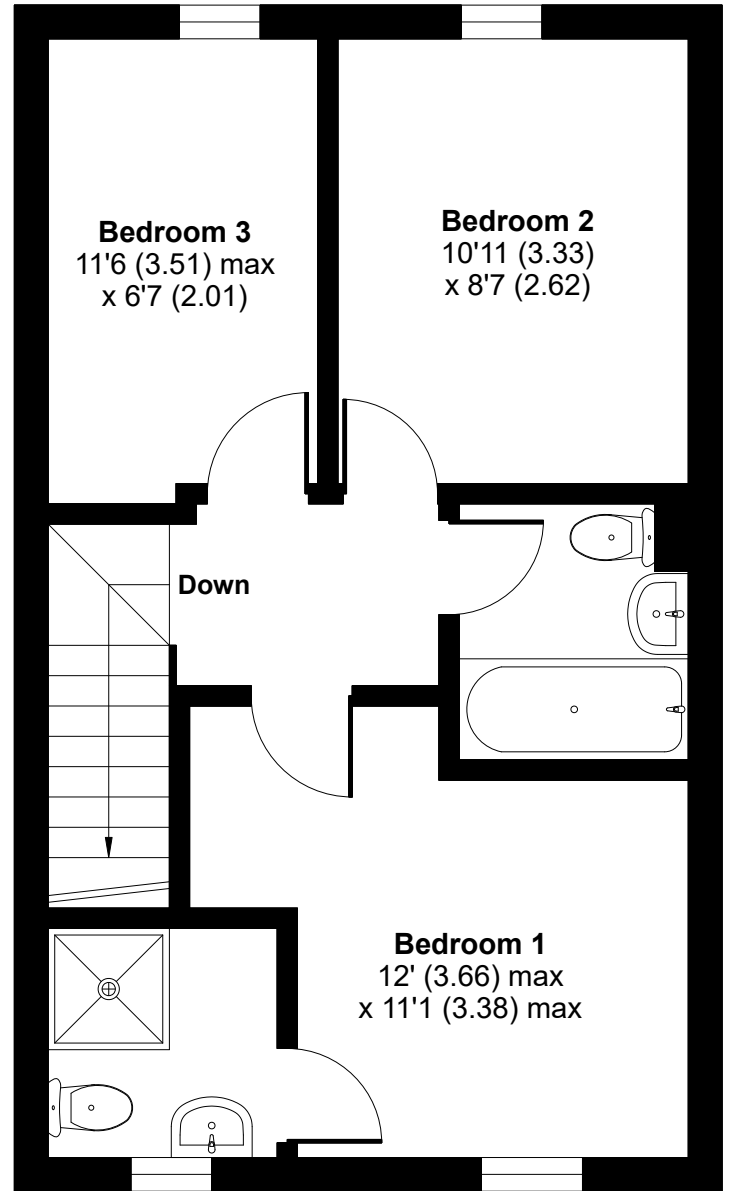

Hill Road, Clitheroe, BB7

Approximate Area = 876 sq ft / 81.3 sq m

For identification only - Not to scale

GROUND FLOOR

FIRST FLOOR