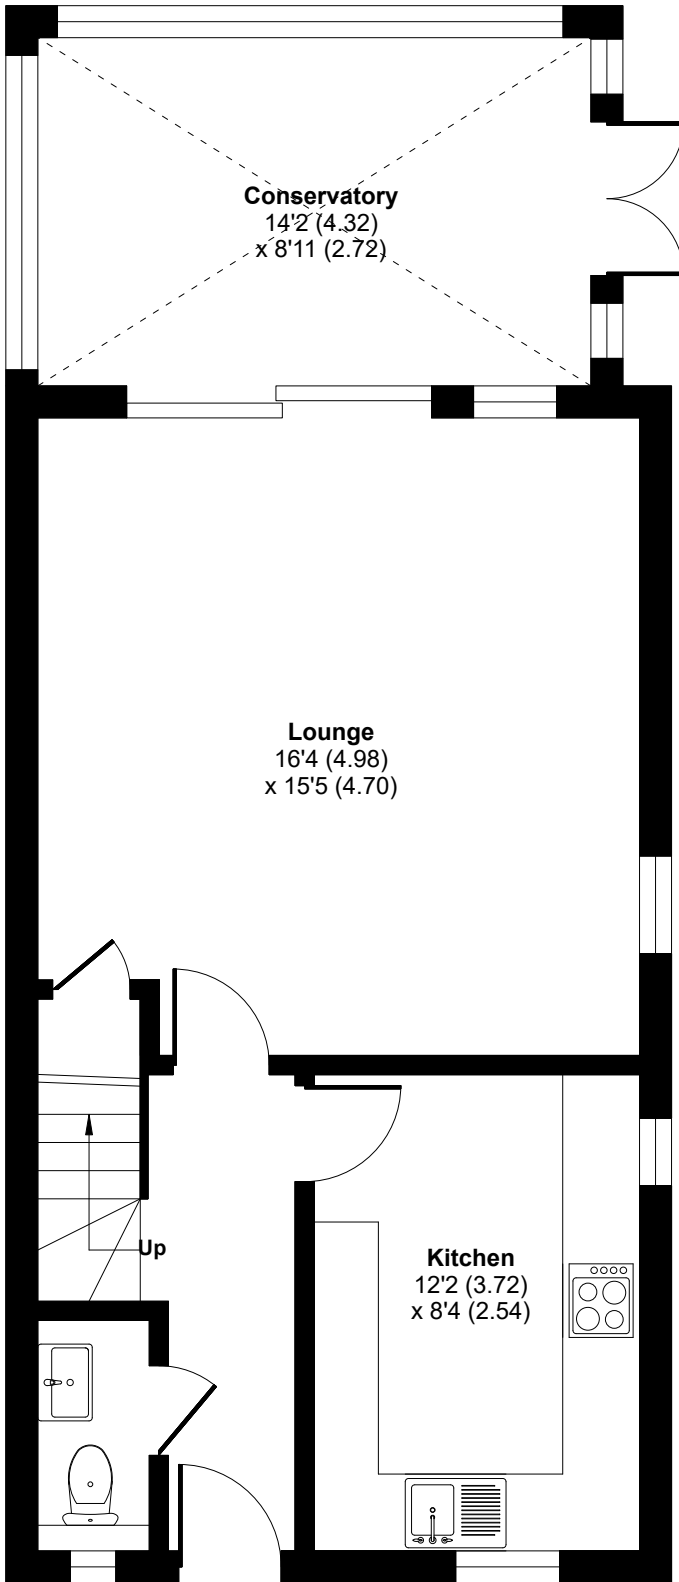

# Lily Gardens, Worthing, BN13

Approximate Area = 1034 sq ft / 96 sq m

For identification only - Not to scale

**GROUND FLOOR**

**FIRST FLOOR**