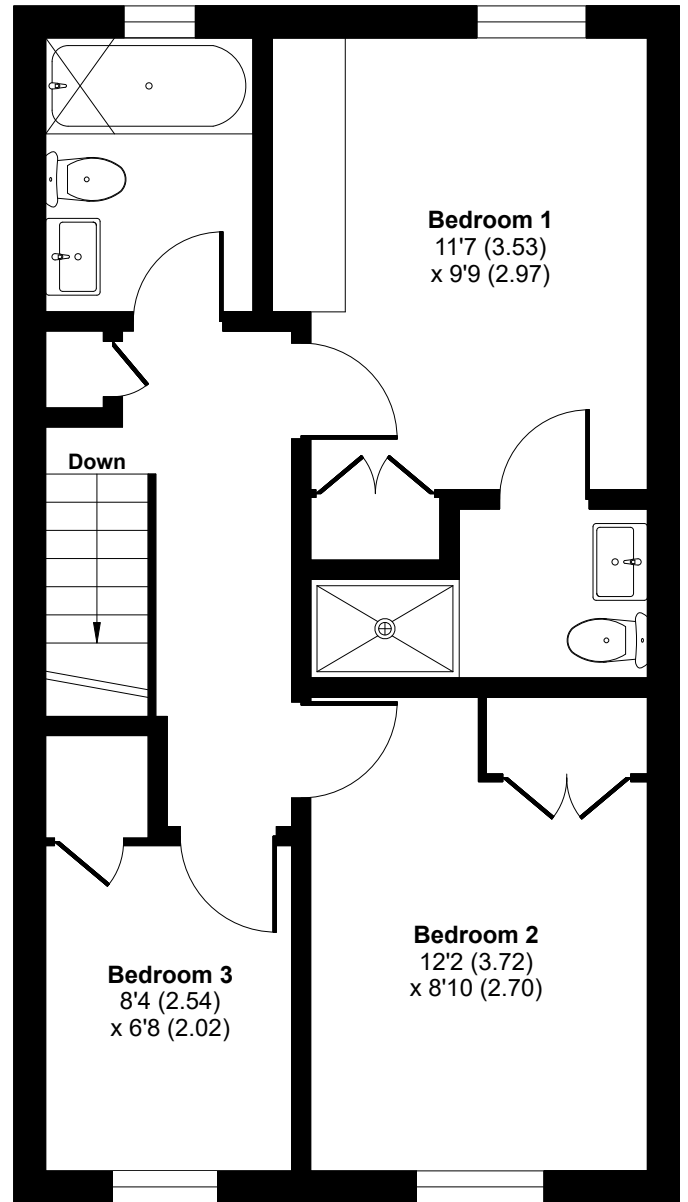

# Lily Gardens, Worthing, BN13

Approximate Area = 1034 sq ft / 96 sq m

For identification only - Not to scale

**GROUND FLOOR**

**FIRST FLOOR**