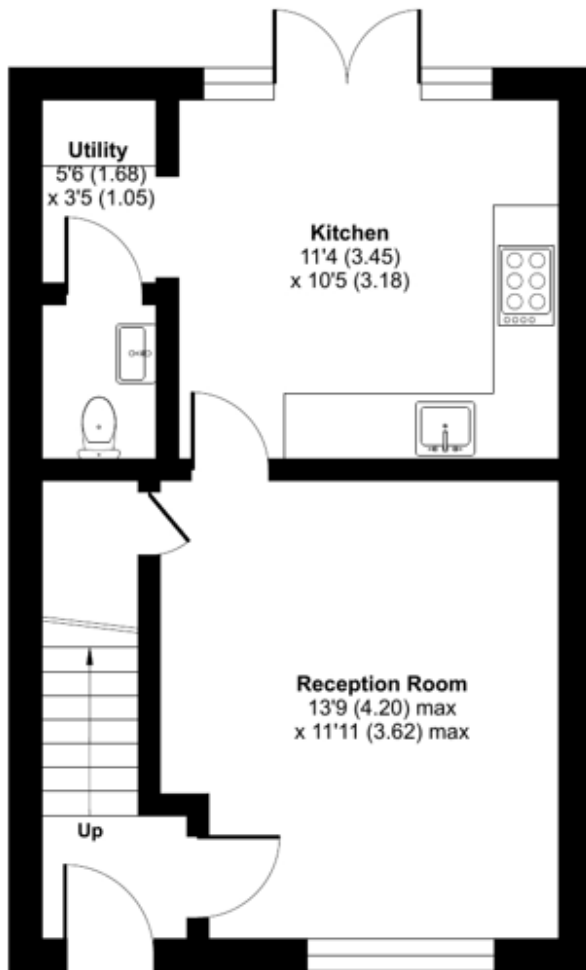

Prairie Place, Ledbury, HR8

Approximate Area = 784 sq ft / 72.8 sq m

For identification only - Not to scale

GROUND FLOOR

FIRST FLOOR