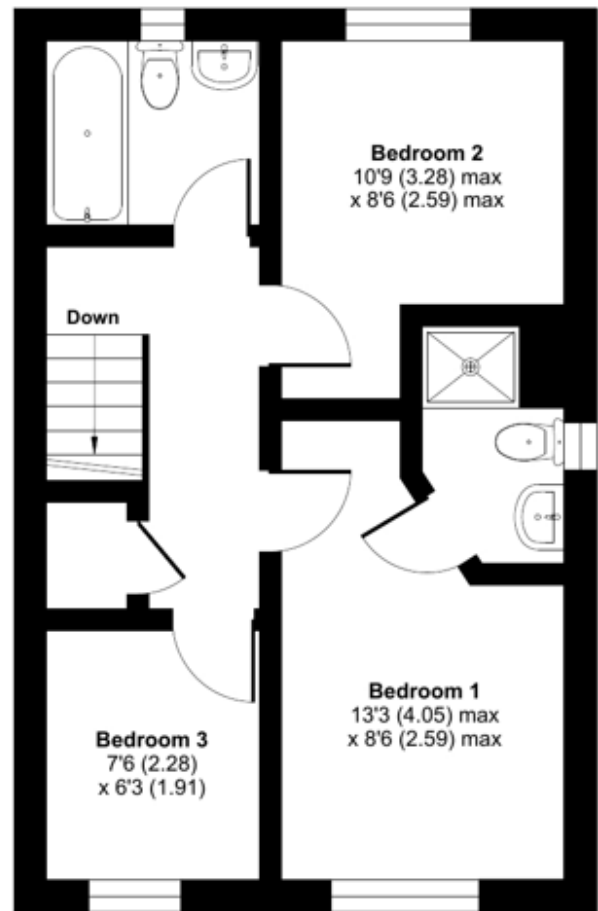

Prairie Place, Ledbury, HR8

Approximate Area = 784 sq ft / 72.8 sq m

For identification only - Not to scale

GROUND FLOOR

FIRST FLOOR